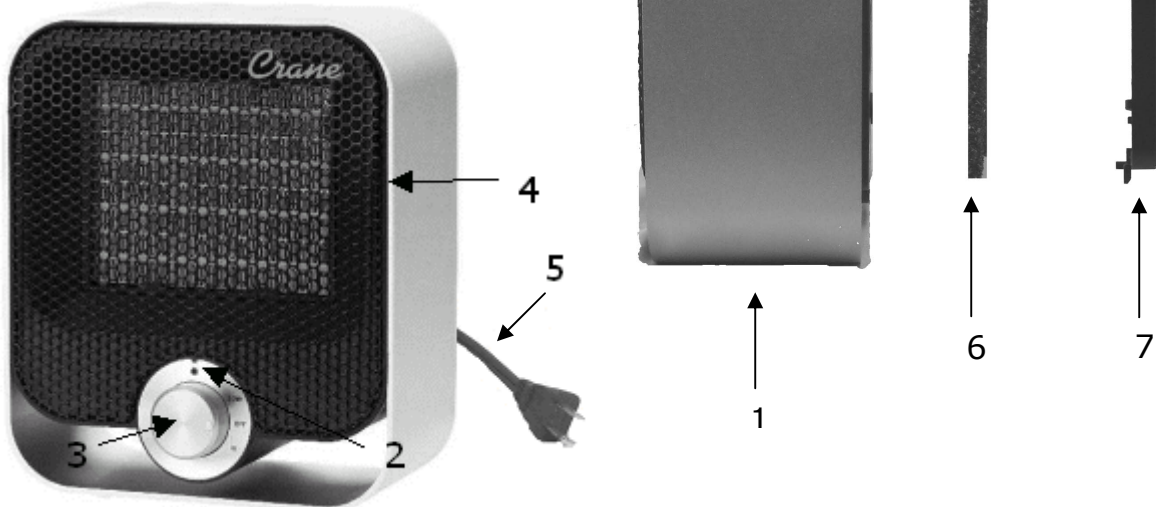

LIST OF MAIN PARTS

Parts Description:

1. Heater Body
2. Indicator Light
3. Heat Select Knob
4. Grill Cover
5. Power Cord
6. Filter
7. Back Net Cover

TECHNICAL SPECIFICATIONS

Model Number	EE-6490
Rating Voltage	120 VAC, 60 Hz
Wattage	800W/1200W