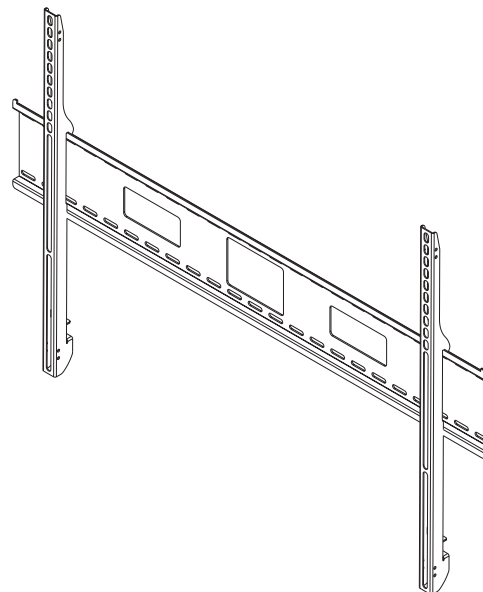

TECHNICAL DATA SHEET - **SmartMount™**

Universal Flat Wall Mount for 61"
to 102" Flat Panel Screens

peerless®

MODELS: SF680, SF680P, SF680-S, SF680P-S

The **Smartmount™ Universal Flat Wall Mount** supports virtually any 61" to 102" LCD or plasma screen. The ultra-slim wall plate keeps the screen close to the wall for a very discreet installation that is perfect for living rooms, bedrooms, or home theaters. The mount includes simple to align universal brackets and a unique wall plate that can be mounted to wood studs, concrete, or cinder block. Includes a Sorted-For-You™ baffle pack with all screen hardware and security fasteners.

Features:

- Colors: silver or black
- Universal mount fits virtually any 61" to 102" LCD or plasma screen
- Slim design holds screen close up against the wall (1.83")
- Screen simply hooks onto the wall plate for quick and easy installation
- Optional horizontal adjustment of up to 12" (depending on screen model)
- Includes hardware for installation to wood studs, concrete, and cinder block
- Theft-resistant security screws (SF 680 and SF 680-S only)

Accessories:

- Metal Stud Fastener Kit (ACC 415 & ACC 215)
- Video Conferencing Shelf (ACC 309)
- Accessory Shelves (DS600)
- Middle Rail Accessory (ACC680F)

Dimensions:

Weight:
14.3 lb (6.5 kg)

Shipping weight:
16.5 lb (7.5 kg)

Maximum Load Capacity:
350 lb (158.8 kg)

Shipping Carton dimensions:
L= 46.8 in (1189 mm)
W= 8.6 in (218 mm)
H= 3.9 in (99 mm)

ARCHITECTS SPECIFICATIONS

The Smartmount Universal Flat Wall Mount shall be a Peerless model _____ and shall be located where indicated on the plans. It shall be constructed of heavy gauge steel. The finish shall be scratch resistant black or silver fused epoxy. Assembly and installation shall be done according to instructions provided by the manufacturer.