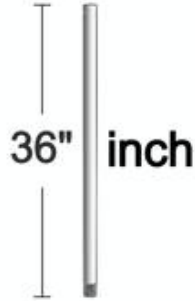

Job Name:

Job Type:

Comments:

Quantity:

DR36CB: 36" Downrod - Corinthian Bronze

Dimensions:

Material List:

UPC #:026586958948

Finish: Corinthian Bronze (CB)

Shipping Information:

Package Type	Product #	Quantity	UPC	Length	Width	Height	Cube	Weight	UPS Ship
Individual	DR36CB	1	026586958948	36.5	1	1	0.021	2.002	Yes
Master Pack		12	10026586958945	37.04	7.09	3.15	0.479	27.06	Yes
NJ Pallet		720		48	40	52	57.778	1441.44	No
NV Pallet		864		48	40	72	80	1512	No