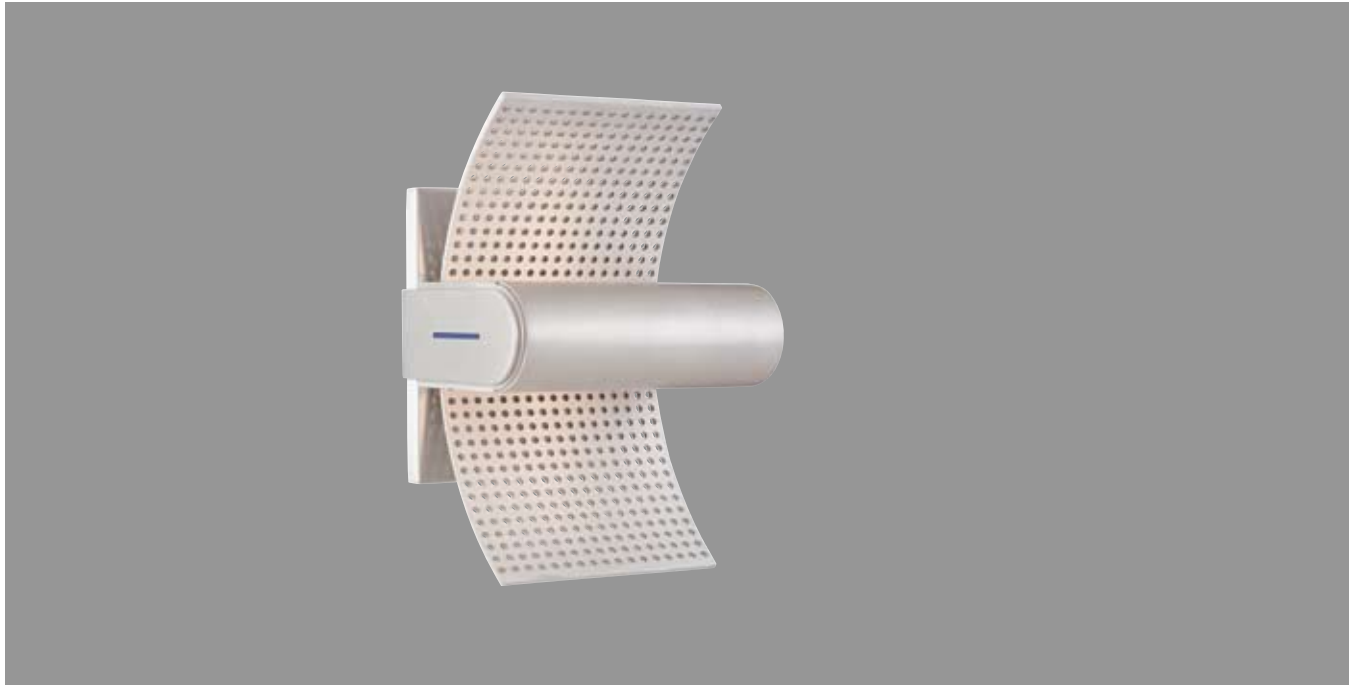

A Division of Troy-CSL Lighting, Inc.

ARCHITECTURAL

Project _____

Fixture Type _____

SAIL

SAIL PERF

SS1022C-SA	Satin Aluminum		
Lamp*	2 - 20W Xenon	G8 Bi-pin	120V
Dims	7 3/4" H x 5 1/4" W x 3 3/4" P ADA		

* lamp included

- Aluminum body
- Satin Aluminum finish
- Aluminum curved reflector
- Blue dichroic accents
- 120V, 2 - 20W Xenon
- Damp-location listed
- Wall mount