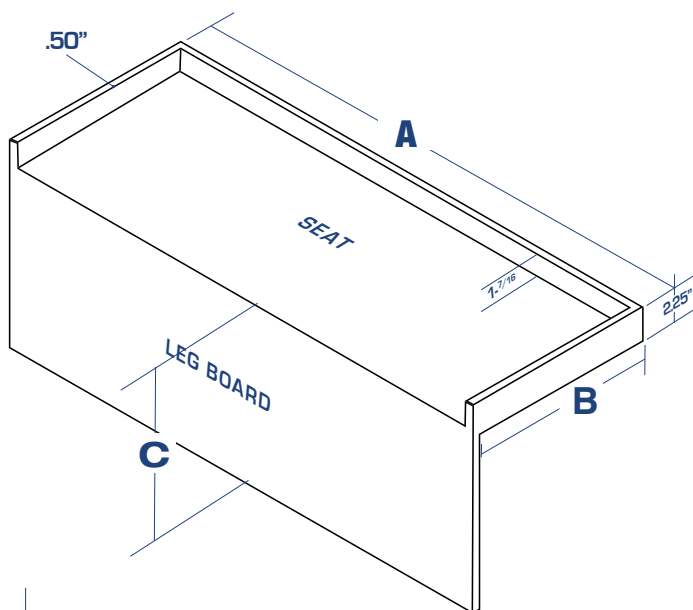

FITS ALL 42" DEPTH REDI BASES

DIMENSION- A = 38"

DIMENSION- B = 12"

DIMENSION- C = 11⁶/₈"

NOTE:

The 1/2 inch wide Leg Board Bench is installed directly over the 1/2" wide Redi **BASE**™ splash wall.