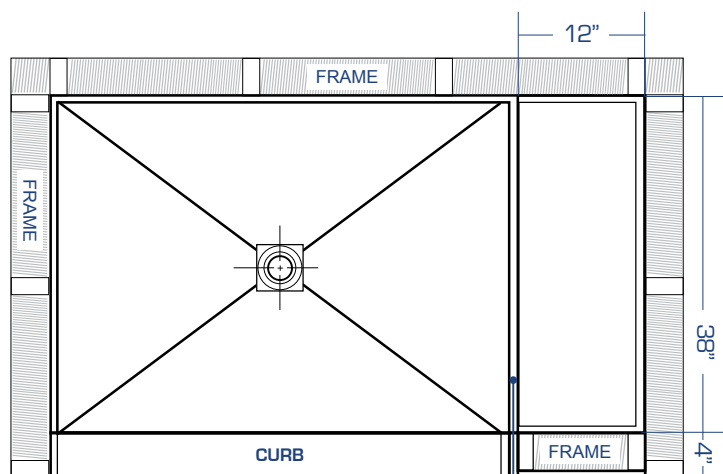

FITS ALL 42" DEPTH REDI BASES

DIMENSION- A = 38"

DIMENSION- B = 12"

DIMENSION- C = 11⁶/₈"

NOTE:

The 1/2 inch wide Leg Board Bench is installed directly over the 1/2" wide Redi **BASE**™ splash wall.