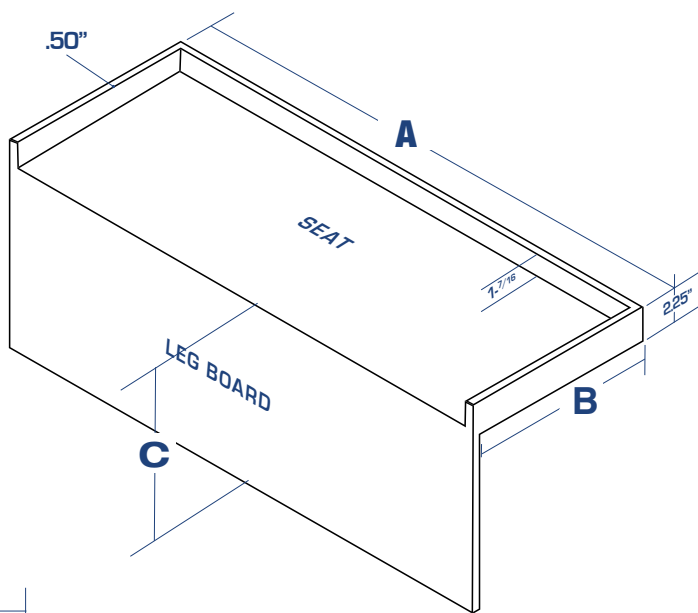

## FITS ALL 34" DEPTH REDI BASES

**DIMENSION- A = 30"**

**DIMENSION- B = 12"**

**DIMENSION- C = 11<sup>6</sup>/<sub>8</sub>"**

**NOTE:**

The 1/2 inch wide Leg Board Bench is installed directly over the 1/2" wide Redi **BASE**™ splash wall.