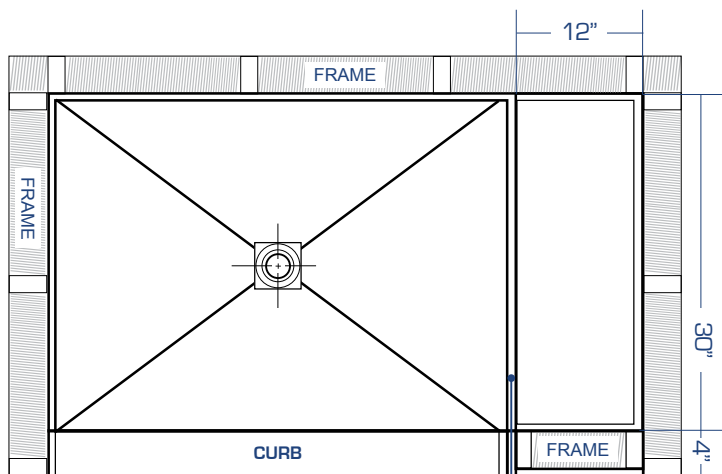

## FITS ALL 34" DEPTH REDI BASES

**DIMENSION- A = 30"**

**DIMENSION- B = 12"**

**DIMENSION- C = 11<sup>6</sup>/<sub>8</sub>"**

**NOTE:**

The 1/2 inch wide Leg Board Bench is installed directly over the 1/2" wide Redi **BASE**™ splash wall.