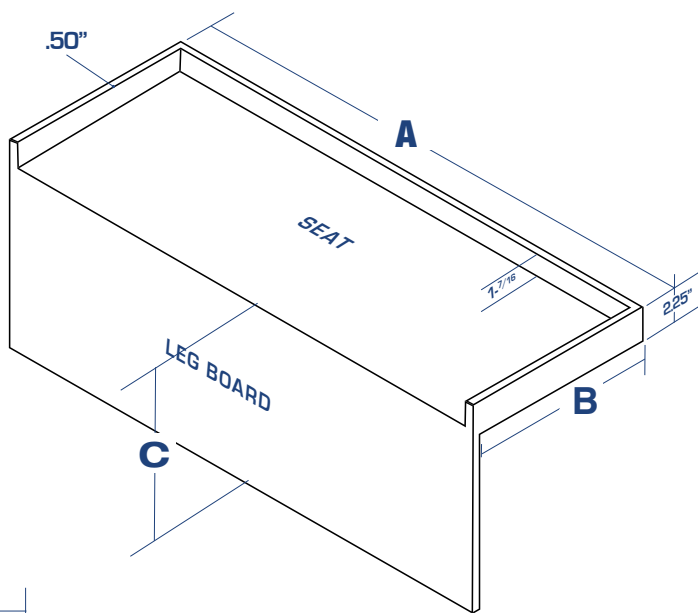

FITS ALL 33" DEPTH REDI BASES

DIMENSION- A = 29"

DIMENSION- B = 12"

DIMENSION- C = 11⁶/₈"

NOTE:

The 1/2 inch wide Leg Board Bench is installed directly over the 1/2" wide Redi **BASE**™ splash wall.