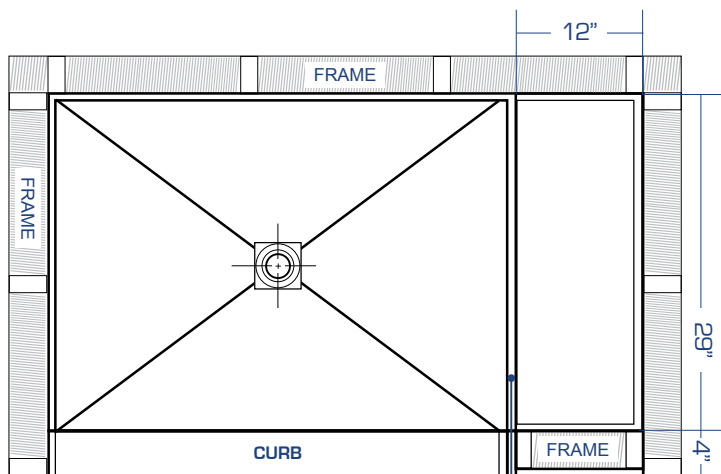

FITS ALL 33" DEPTH REDI BASES

DIMENSION- A = 29"

DIMENSION- B = 12"

DIMENSION- C = 11⁶/₈"

NOTE:

The 1/2 inch wide Leg Board Bench is installed directly over the 1/2" wide Redi **BASE**™ splash wall.