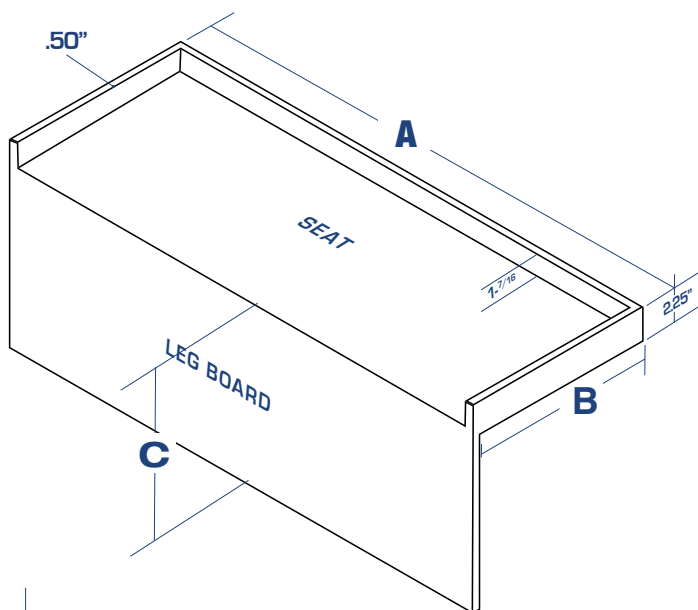

FITS ALL 37" DEPTH REDI BASES

DIMENSION- A = 33"

DIMENSION- B = 12"

DIMENSION- C = 11⁶/₈"

NOTE:

The 1/2 inch wide Leg Board Bench is installed directly over the 1/2" wide Redi **BASE**™ splash wall.