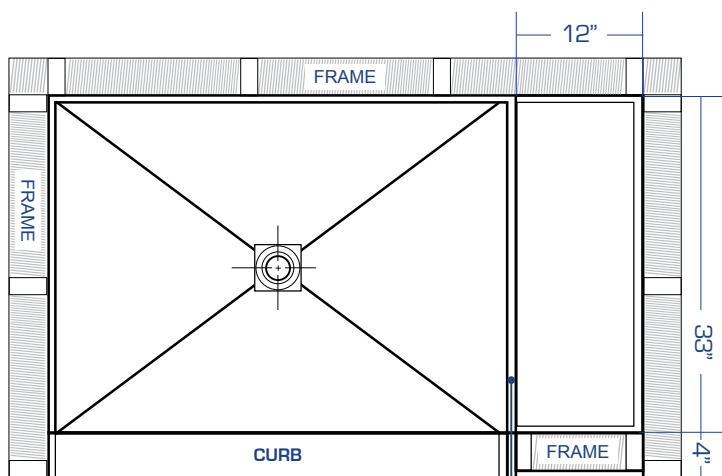

FITS ALL 37" DEPTH REDI BASES

DIMENSION- A = 33"

DIMENSION- B = 12"

DIMENSION- C = 11⁶/₈"

NOTE:

The 1/2 inch wide Leg Board Bench is installed directly over the 1/2" wide Redi **BASE**™ splash wall.