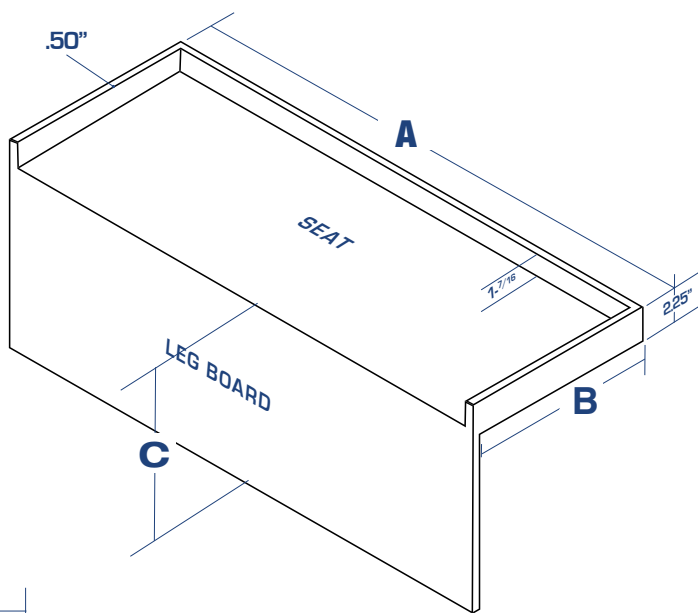

FITS ALL 32" DEPTH REDI BASES

DIMENSION- A = 28"

DIMENSION- B = 12"

DIMENSION- C = 11⁶/₈"

NOTE:

The 1/2 inch wide Leg Board Bench is installed directly over the 1/2" wide Redi **BASE**™ splash wall.