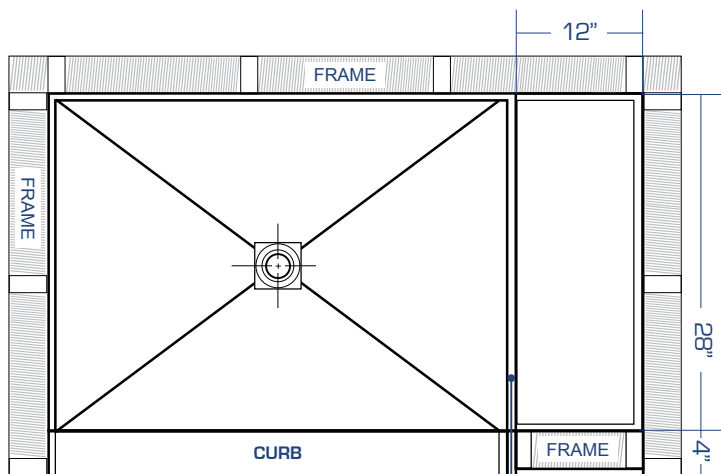

FITS ALL 32" DEPTH REDI BASES

DIMENSION- A = 28"

DIMENSION- B = 12"

DIMENSION- C = 11⁶/₈"

NOTE:

The 1/2 inch wide Leg Board Bench is installed directly over the 1/2" wide Redi **BASE**™ splash wall.