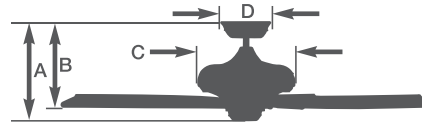

A: 13.5" B: 11.2" C: 8" D: 5.9"

moving air in style.

Specifications subject to change without notice.

Standard Finishes: AB, BQ, WW, AW, SW

Premium Finishes: AP, GBZ, PW, BS, GES, VNB, DBZ, ORB, VS