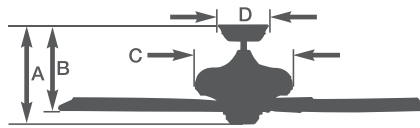

- 52" blade span
- Light fixture adaptable
- 4.5" downrod included
- Energy Star Rated
- Five Reversible Blades
- Also available in 42" Span as CF442 (Select finishes)

Energy Information at High Speed

Airflow	Electricity Use	Airflow Efficiency
5614	72	78
<small>Cubic Feet Per Minute</small>	<small>Watts (Excludes Lights)</small>	<small>Cubic Feet Per Minute Per Watt</small>