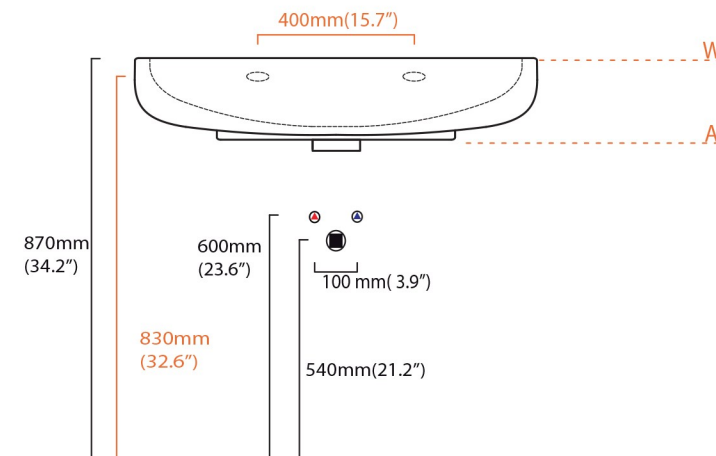

## 75 cm

dimensini dimensions: L 750 mm(29.5")  
P 465 mm(18.3")  
H 160 mm(62.9")

peso netto net weight: kg 19.3 (42.5 lbs)

- = smaltato perimetralmente  
all glazed sides
- = non smaltato dietro  
unglazed behind

- U= sottopiano  
undercounter
- I= incasso  
inset
- A= appoggio  
freestanding
- W= sospeso  
wall hung

Collection Ceramic II

Model | Grace 75A

Dimensions  
shown metric

WS BATH COLLECTIONS

1051 Lea Drive - Collegeville, PA 19426  
Tel. 610 831 0214 - Fax 610 831 0215  
www.ws bathcollections.com  
info@ws bathcollections.com