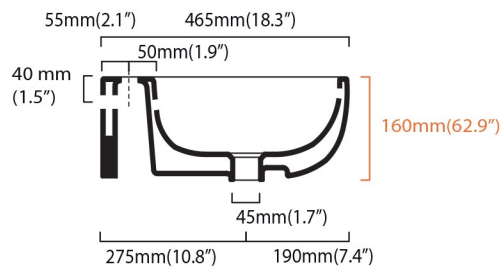

## 75 cm

dimensini dimensions: L 750 mm(29.5")  
P 465 mm(18.3")  
H 160 mm(62.9")

peso netto net weight: kg 19.3 (42.5 lbs)

- = smaltato perimetralmente  
all glazed sides
- = non smaltato dietro  
unglazed behind

- U= sottopiano  
undercounter
- I= incasso  
inset
- A= appoggio  
freestanding
- W= sospeso  
wall hung

Collection Ceramic II

Model | Grace 75A

Dimensions  
shown metric

WS BATH COLLECTIONS

1051 Lea Drive - Collegeville, PA 19426  
Tel. 610 831 0214 - Fax 610 831 0215  
www.ws bathcollections.com  
info@ws bathcollections.com