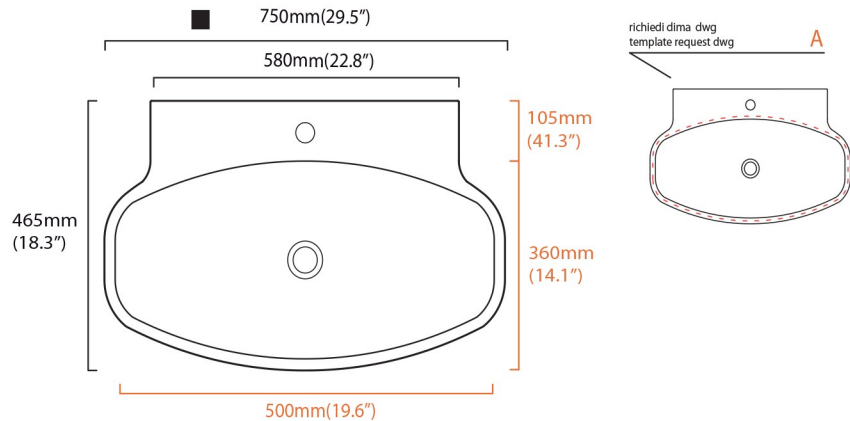

## Grace

lavabo  
wash basin

## 75 cm

dimensini dimensions: L 750 mm(29.5")  
P 465 mm(18.3")  
H 160 mm(62.9")

peso netto net weight: kg 19.3 (42.5 lbs)

- = smaltato perimetralmente  
all glazed sides
- = non smaltato dietro  
unglazed behind

- U= sottopiano  
undercounter
- I= incasso  
inset
- A= appoggio  
freestanding
- W= sospeso  
wall hung

Collection Ceramic II

Model | Grace 75A

Dimensions  
shown metric

WS BATH COLLECTIONS

1051 Lea Drive - Collegeville, PA 19426  
Tel. 610 831 0214 - Fax 610 831 0215  
www.ws bathcollections.com  
info@ws bathcollections.com