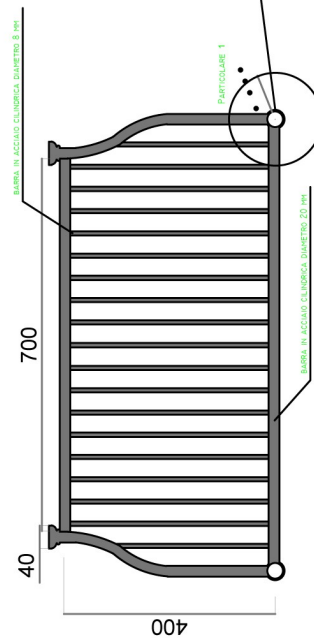

Product Specs Sheets

Collection Ceramic II

Model | Nova 100C

Dimensions shown metric

WS BATH COLLECTIONS

1051 Lea Drive - Collegeville, PA 19426
 Tel. 610 831 0214 - Fax 610 831 0215
www.ws bathcollections.com
info@ws bathcollections.com