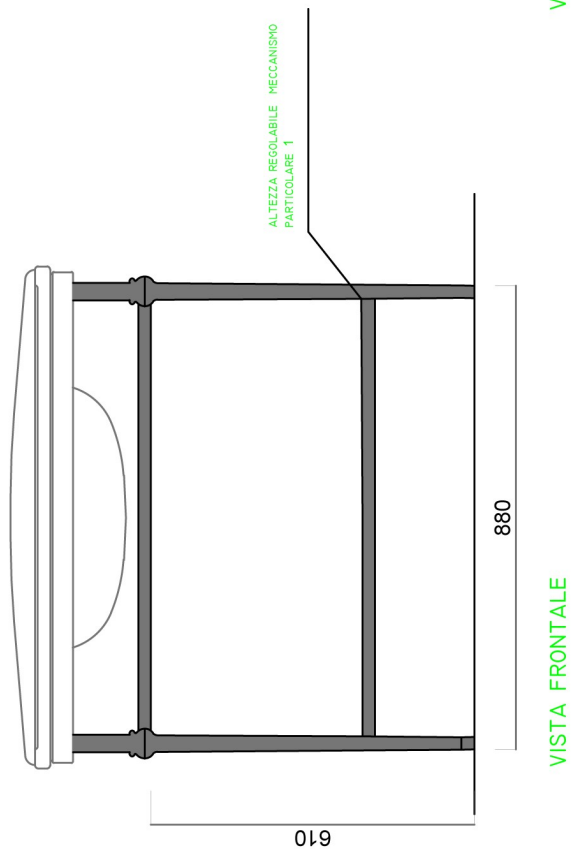

Product Specs Sheets

Collection Ceramic II

Model | Nova 100C

Dimensions shown metric

WS BATH COLLECTIONS

1051 Lea Drive - Collegeville, PA 19426
 Tel. 610 831 0214 - Fax 610 831 0215
www.ws bathcollections.com
info@ws bathcollections.com