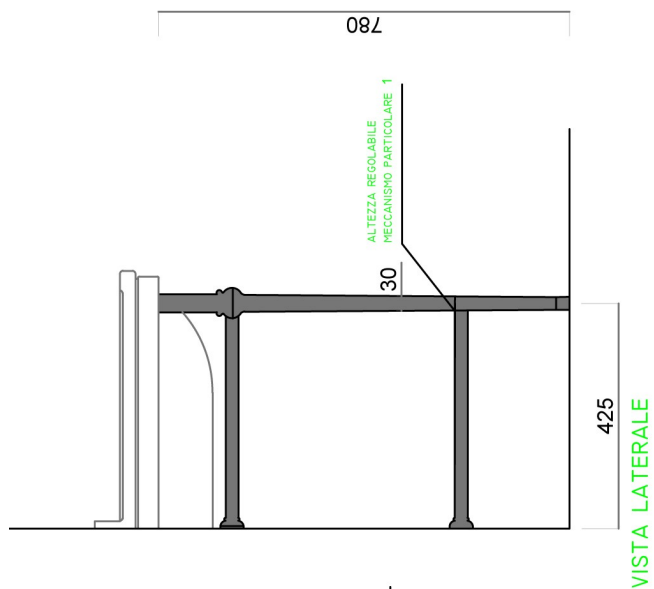

Product Specs Sheets

Collection Ceramic II

Model | Nova 100C

Dimensions shown metric

WS BATH COLLECTIONS

1051 Lea Drive - Collegeville, PA 19426
 Tel. 610 831 0214 - Fax 610 831 0215
www.ws bathcollections.com
info@ws bathcollections.com