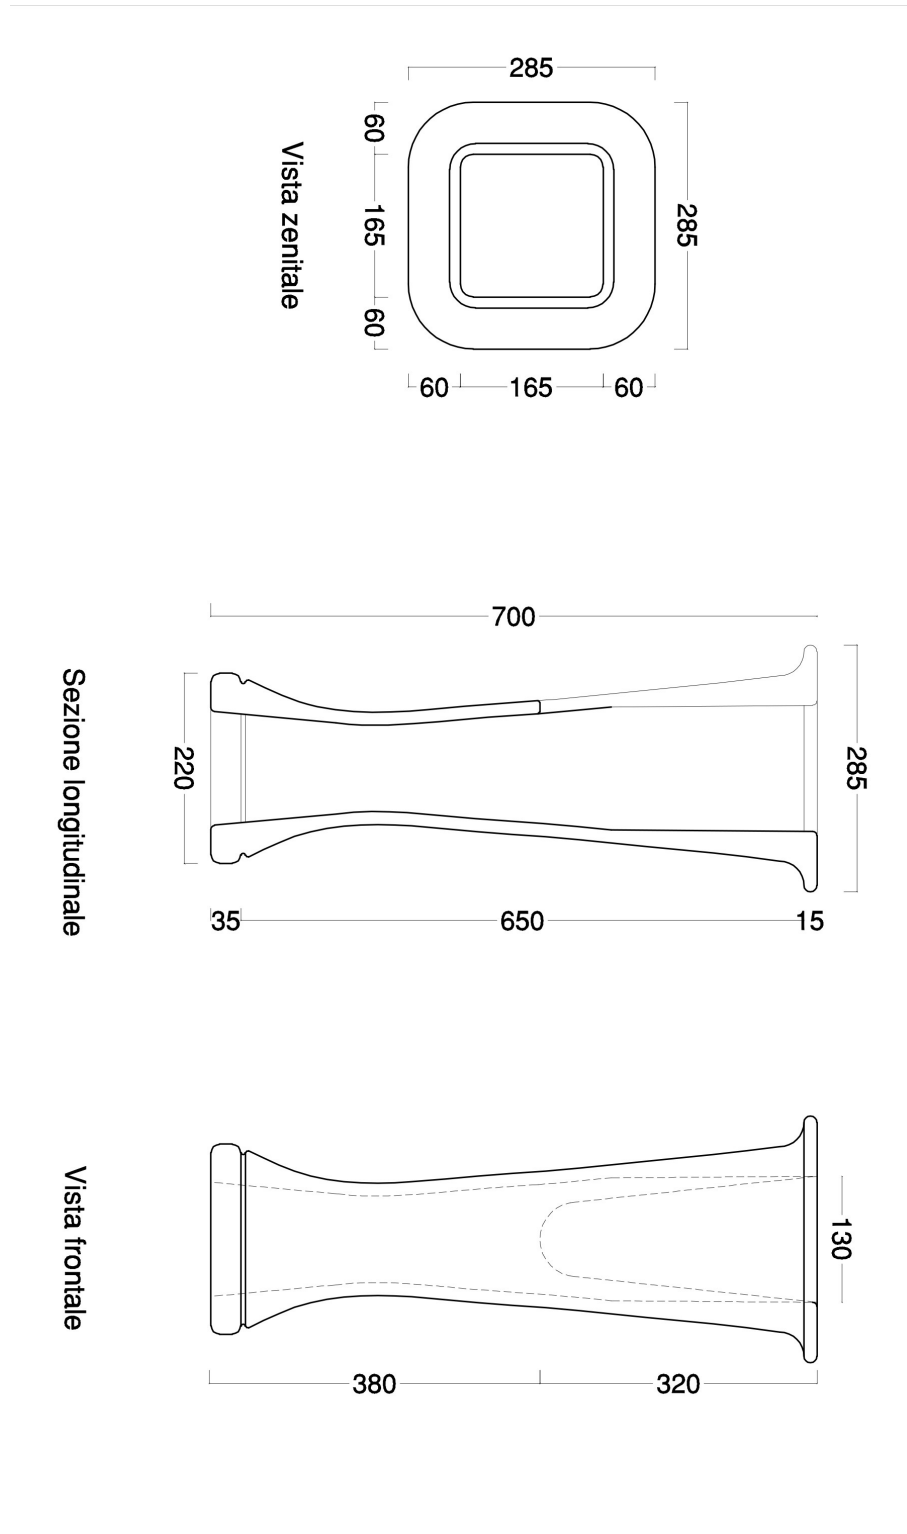

Product Specs Sheets

Collection Ceramic II

Model | Nova 75C

Dimensions shown metric

WS BATH COLLECTIONS

1051 Lea Drive - Collegeville, PA 19426
 Tel. 610 831 0214 - Fax 610 831 0215
www.wsbathcollections.com
info@wsbathcollections.com