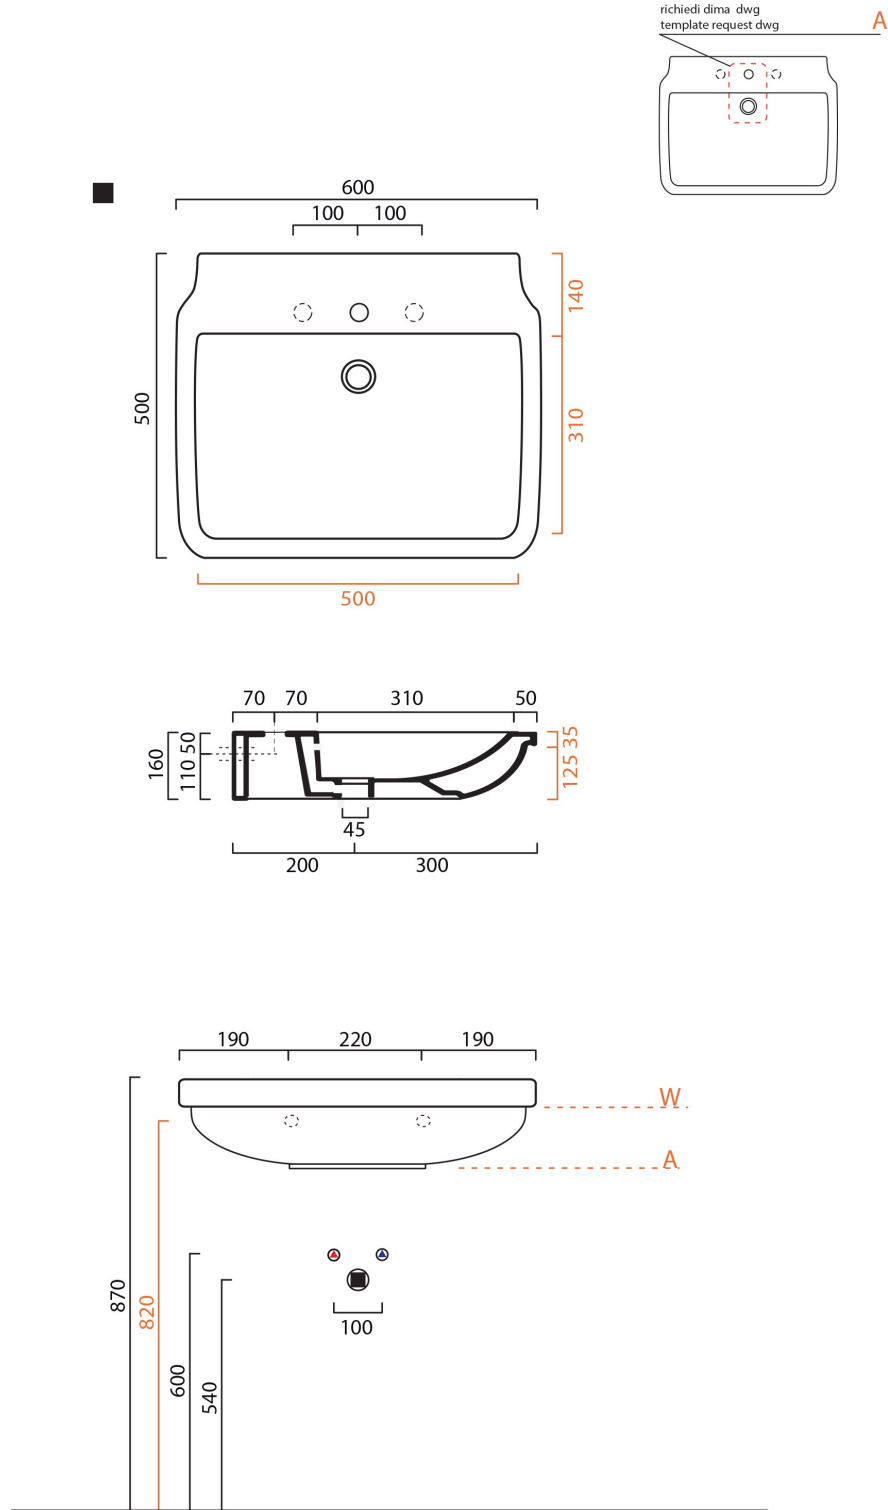

Product Specs Sheets

Collection Ceramic II

Model | Nova 60

Dimensions
shown metric

WS BATH COLLECTIONS

1051 Lea Drive - Collegeville, PA 19426
Tel. 610 831 0214 - Fax 610 831 0215
www.wsbathcollections.com
info@wsbathcollections.com