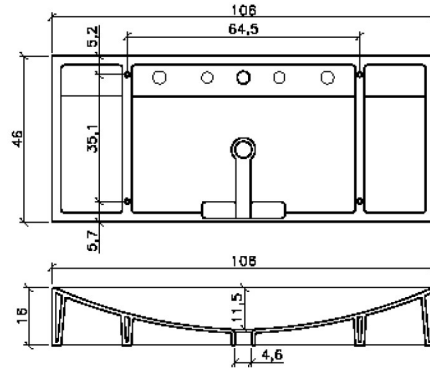

Product Specs Sheets

Collection Ceramic II

Model | LVR 106

Dimensions
shown metric

WS BATH COLLECTIONS

1051 Lea Drive - Collegeville, PA 19426
Tel. 610 831 0214 - Fax 610 831 0215
www.ws bathcollections.com
info@ws bathcollections.com