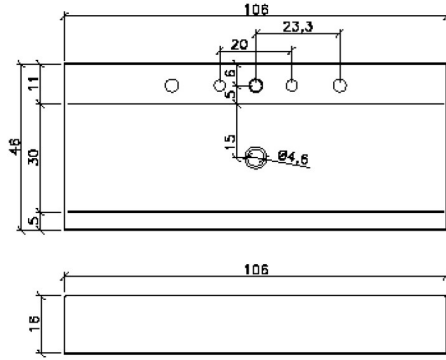

Product Specs Sheets

Collection Ceramic II

Model | LVR 106

Dimensions
shown metric

WS BATH COLLECTIONS

1051 Lea Drive - Collegeville, PA 19426
Tel. 610 831 0214 - Fax 610 831 0215
www.ws bathcollections.com
info@ws bathcollections.com