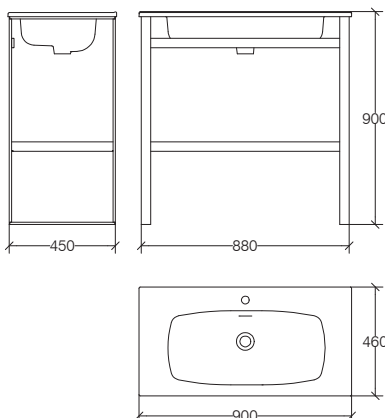

MAINTENANCE

Pulire con panno morbido inumidito. Non usare ammoniaca, detersivi, abrasivi contenenti candeggina

Clean with warm soapy water. Never use ammonia, abrasives, bleach or solvent based cleaners.