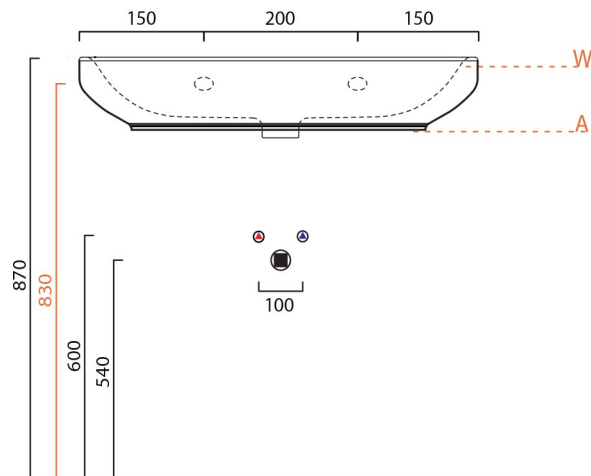

Product Specs Sheets

collezione
collection

Start

lavabo
wash basin

72x50

dimensioni dimensions: L 720 - P 500 - H 120

troppo pieno overflow: SI - YES

portata flow rate:

peso netto net weight: kg 18.6

- = smaltato perimetralmente
all glazed sides
- = non smaltato dietro
unglazed behind

- U= sottopiano
undercounter
- I = incasso
inset
- A = appoggio
freestanding
- W= sospeso
wall hung

Collection Ceramic II

Model | Start 72W

Dimensions
shown metric

WS BATH COLLECTIONS

1051 Lea Drive - Collegeville, PA 19426

Tel. 610 831 0214 - Fax 610 831 0215

www.ws bathcollections.com

info@ws bathcollections.com