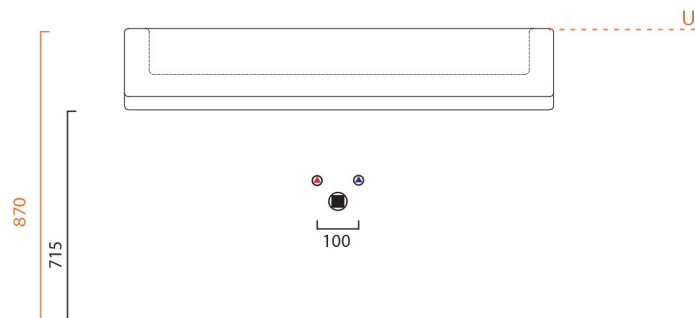

Product Specs Sheets

collezione
collection

Cubic 80

lavabo
wash basin

dimensini dimensions: L 520- P 440- H 210
 troppo pieno *overflow*: NO -NO
 portata *flow rate*: l - s 0,15
 peso netto *net weight*: kg 9.3

- U= sottopiano
undercounter
- I = incasso
inset
- A = appoggio
freestanding
- W= sospeso
wall hung

Collection Ceramic II

Model | Cubo New 80

Dimensions
shown metric

WS BATH COLLECTIONS

1051 Lea Drive - Collegeville, PA 19426
 Tel. 610 831 0214 - Fax 610 831 0215
www.wsbathcollections.com
info@wsbathcollections.com