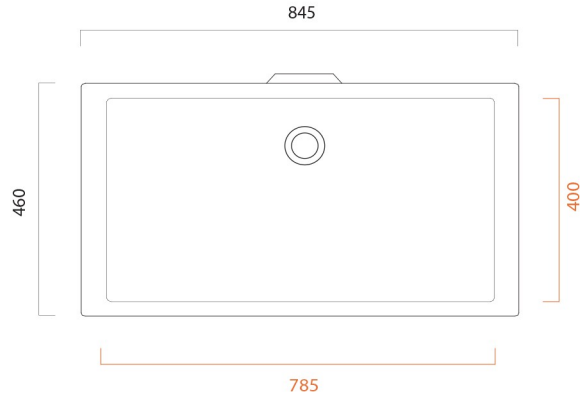

Product Specs Sheets

collezione
collection

Cubic 80

lavabo
wash basin

dimensini dimensions: L 520- P 440- H 210
 troppo pieno *overflow*: NO -NO
 portata *flow rate*: l - s 0,15
 peso netto *net weight*: kg 9.3

- U= sottopiano
undercounter
- I = incasso
inset
- A = appoggio
freestanding
- W= sospeso
wall hung

Collection Ceramic II

Model | Cubo New 80

Dimensions
shown metric

WS BATH COLLECTIONS

1051 Lea Drive - Collegeville, PA 19426
 Tel. 610 831 0214 - Fax 610 831 0215
www.wsbathcollections.com
info@wsbathcollections.com