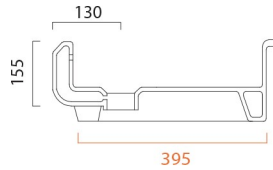

Product Specs Sheets

collezione
collection

Cubic 80

lavabo
wash basin

dimensini dimensions: L 520- P 440- H 210
 troppo pieno *overflow*: NO -NO
 portata *flow rate*: l - s 0,15
 peso netto *net weight*: kg 9.3

- U= sottopiano
undercounter
- I = incasso
inset
- A = appoggio
freestanding
- W= sospeso
wall hung

Collection Ceramic II

Model | Cubo New 80

Dimensions
shown metric

WS BATH COLLECTIONS

1051 Lea Drive - Collegeville, PA 19426
 Tel. 610 831 0214 - Fax 610 831 0215
www.wsbathcollections.com
info@wsbathcollections.com