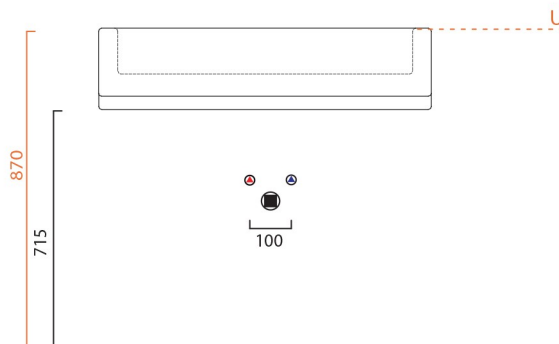

Product Specs Sheets

collezione
collection

Cubic 50

lavabo
wash basin

dimensini dimensions: L 520- P 440- H 210
 troppo pieno *overflow*: NO -NO
 portata *flow rate*: l - s 0,15
 peso netto *net weight*: kg 9.3

- U= sottopiano
undercounter
- I = incasso
inset
- A = appoggio
freestanding
- W= sospeso
wall hung

Collection Ceramic II

Model | Cubo New 50

Dimensions
shown metric

WS BATH COLLECTIONS

1051 Lea Drive - Collegeville, PA 19426
 Tel. 610 831 0214 - Fax 610 831 0215
www.wsbathcollections.com
info@wsbathcollections.com