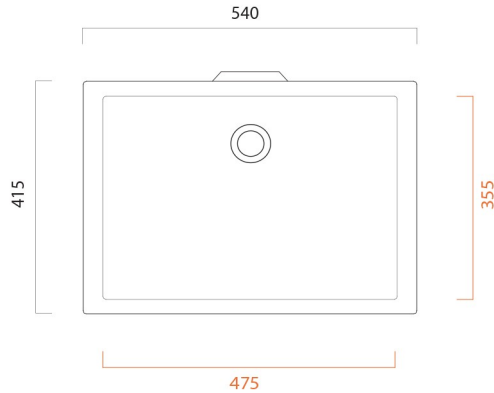

Product Specs Sheets

collezione
collection

Cubic 50

lavabo
wash basin

dimensini dimensions: L 520- P 440- H 210
 troppo pieno *overflow*: NO -NO
 portata *flow rate*: l - s 0,15
 peso netto *net weight*: kg 9.3

- U= sottopiano
undercounter
- I = incasso
inset
- A = appoggio
freestanding
- W= sospeso
wall hung

Collection Ceramic II

Model | Cubo New 50

Dimensions
shown metric

WS BATH COLLECTIONS

1051 Lea Drive - Collegeville, PA 19426
 Tel. 610 831 0214 - Fax 610 831 0215
www.wsbathcollections.com
info@wsbathcollections.com