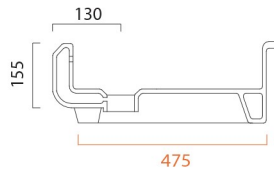

Product Specs Sheets

collezione
collection

Cubic 50

lavabo
wash basin

dimensini dimensions: L 520- P 440- H 210
 troppo pieno *overflow*: NO -NO
 portata *flow rate*: l - s 0,15
 peso netto *net weight*: kg 9.3

- U= sottopiano
undercounter
- I = incasso
inset
- A = appoggio
freestanding
- W= sospeso
wall hung

Collection Ceramic II

Model | Cubo New 50

Dimensions
shown metric

WS BATH COLLECTIONS

1051 Lea Drive - Collegeville, PA 19426
 Tel. 610 831 0214 - Fax 610 831 0215
www.wsbathcollections.com
info@wsbathcollections.com