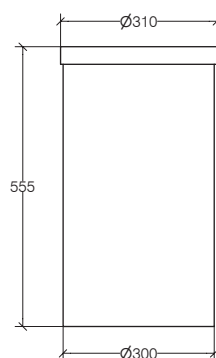

MAINTENANCE

Pulire con panno morbido inumidito. Non usare alcool, ammoniaca, detersivi, abrasivi contenenti candeggina

Clean with warm soapy water. Never use alcohol, ammonia, abrasives, bleach or solvent based cleaners.