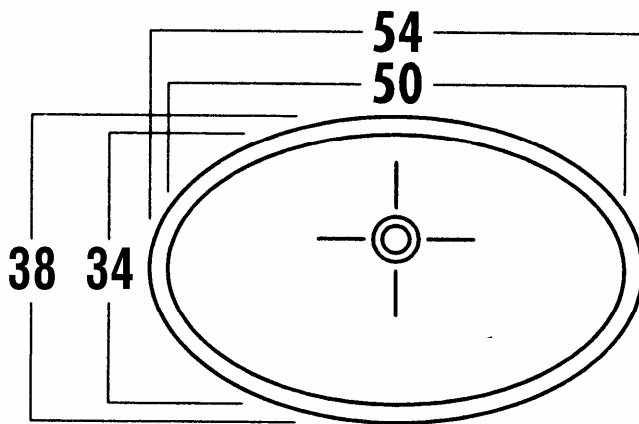

Olympia 3600

Model: OLYMPIA 3600

Dimensions (inch):

Inside: 19.7 x 13.4 x 5.5

Overall: 21.3 x 15.0

WS BATH COLLECTIONS

1051 Lea Drive

Collegeville, PA 19426