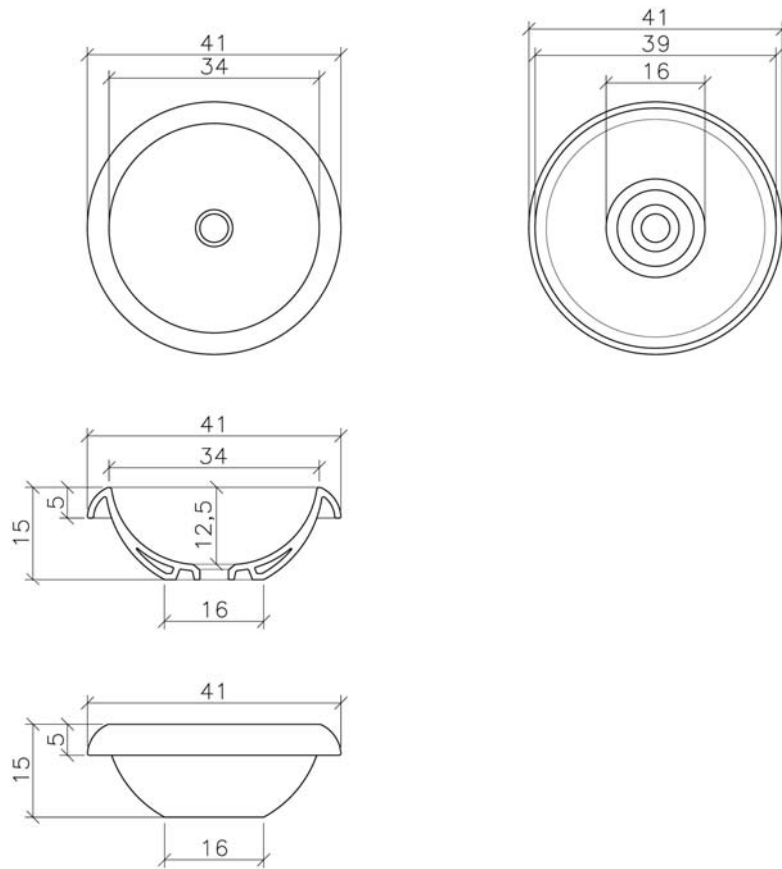

# Product Specs Sheets

**Collection**  
**Ceramica**

**Model** |  
**LVT 100**

Dimensions  
shown metric

**WS BATH COLLECTIONS**  
1051 Lea Drive - Collegeville, PA 19426  
Tel. 610 831 0214 - Fax 610 831 0215  
[www.wsbathcollections.com](http://www.wsbathcollections.com)  
[info@wsbathcollections.com](mailto:info@wsbathcollections.com)