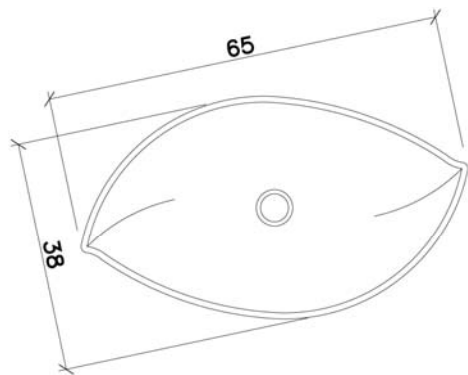

Product Specs Sheets

Collection
Ceramica

Model |
LVO 140

Dimensions
shown metric

WS BATH COLLECTIONS
1051 Lea Drive - Collegeville, PA 19426
Tel. 610 831 0214 - Fax 610 831 0215
www.wsbatchollections.com
info@wsbatchollections.com