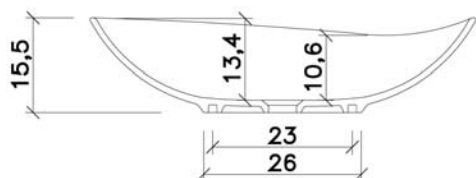

Product Specs Sheets

Collection
Ceramica

Model |
LVO 140

Dimensions
shown metric

WS BATH COLLECTIONS
1051 Lea Drive - Collegeville, PA 19426
Tel. 610 831 0214 - Fax 610 831 0215
www.wsbatchollections.com
info@wsbatchollections.com