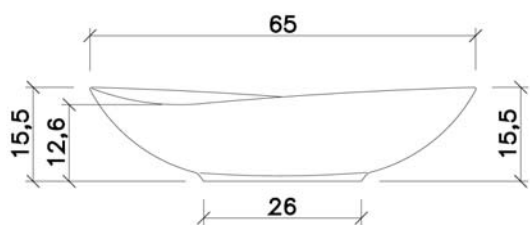

Product Specs Sheets

Collection
Ceramica

Model |
LVO 140

Dimensions
shown metric

WS BATH COLLECTIONS
1051 Lea Drive - Collegeville, PA 19426
Tel. 610 831 0214 - Fax 610 831 0215
www.wsbatchollections.com
info@wsbatchollections.com