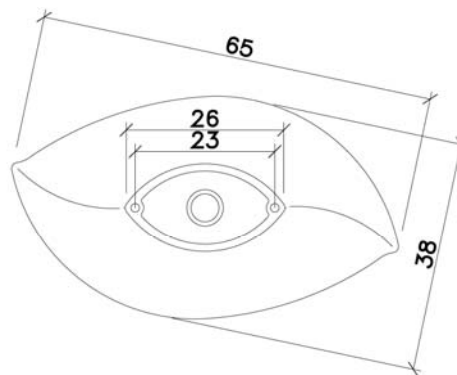

Product Specs Sheets

Collection
Ceramica

Model |
LVO 140

Dimensions
shown metric

WS BATH COLLECTIONS
1051 Lea Drive - Collegeville, PA 19426
Tel. 610 831 0214 - Fax 610 831 0215
www.wsbatchollections.com
info@wsbatchollections.com