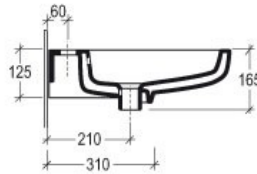

Product Specs Sheets

Lilac 60
23.6 x 17.7 x 6.5

Lilac 80
31.5 x 17.7 x 6.5

Lilac 105
41.3 x 17.7 x 6.5

Lilac
Countertop or wall-hung
ADA compliance

Collection
Ceramica 1

Model |
Lilac

Dimensions
shown metric