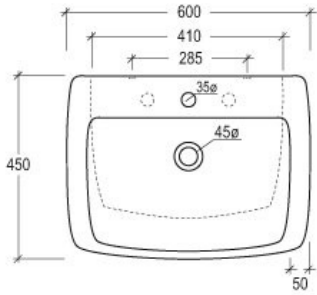

Product Specs Sheets

Lilac 60
23.6 x 17.7 x 6.5

Lilac 80
31.5 x 17.7 x 6.5

Lilac 105
41.3 x 17.7 x 6.5

Lilac
Countertop or wall-hung
ADA compliance

Collection
Ceramica 1

Model |
Lilac

Dimensions
shown metric