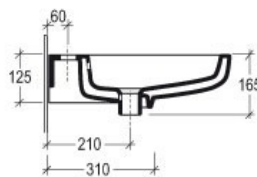

Product Specs Sheets

Lilac 60
23.6 x 17.7 x 6.5

Lilac 80
31.5 x 17.7 x 6.5

Lilac 105
41.3 x 17.7 x 6.5

Lilac
Countertop or wall-hung
ADA compliance

Collection
Ceramica 1

Model |
Lilac

Dimensions
shown metric