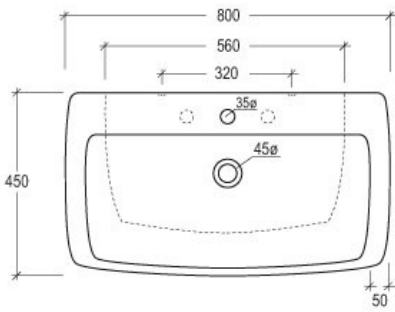

Product Specs Sheets

Lilac 60
23.6 x 17.7 x 6.5

Lilac 80
31.5 x 17.7 x 6.5

Lilac 105
41.3 x 17.7 x 6.5

Lilac
Countertop or wall-hung
ADA compliance

Collection
Ceramica 1

Model |
Lilac

Dimensions
shown metric