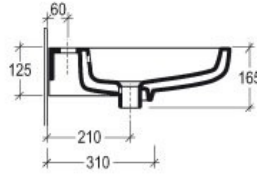

Product Specs Sheets

Lilac 60
23.6 x 17.7 x 6.5

Lilac 80
31.5 x 17.7 x 6.5

Lilac 105
41.3 x 17.7 x 6.5

Lilac
Countertop or wall-hung
ADA compliance

Collection
Ceramica 1

Model |
Lilac

Dimensions
shown metric