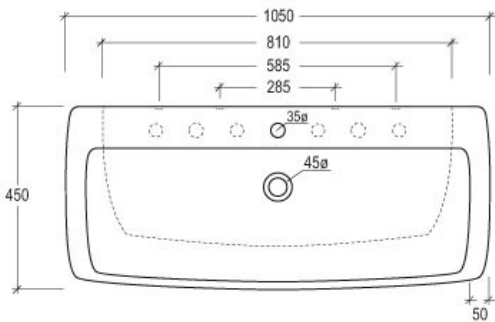

Product Specs Sheets

Lilac 60
23.6 x 17.7 x 6.5

Lilac 80
31.5 x 17.7 x 6.5

Lilac 105
41.3 x 17.7 x 6.5

Lilac
Countertop or wall-hung
ADA compliance

Collection
Ceramica 1

Model |
Lilac

Dimensions
shown metric