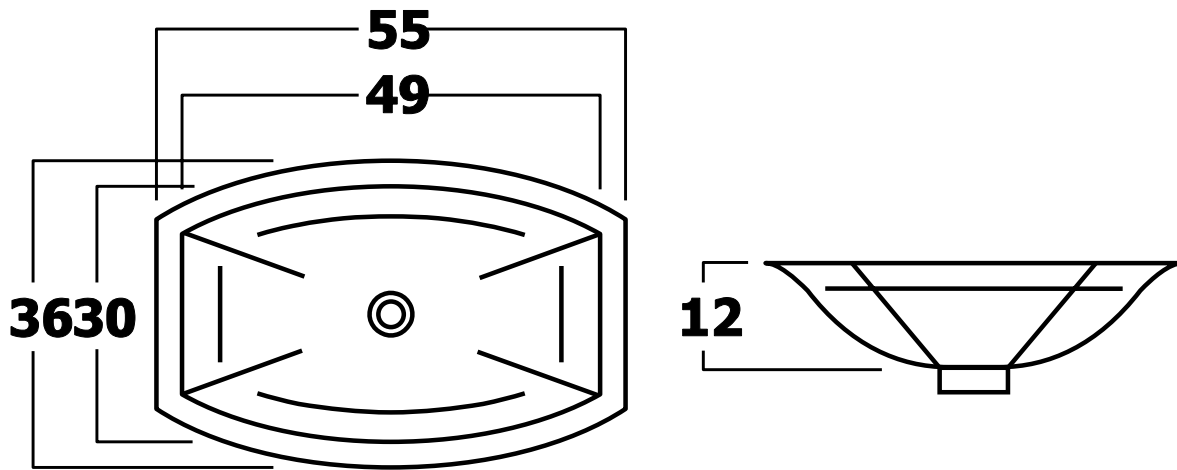

Art Deco 450

Model: ARTE DECO 450

Dimensions (inch):

Inside: 19.3 x 11.8 x 4.7

Overall: 26.6 x 14.2

WS BATH COLLECTIONS

1051 Lea Drive

Collegeville, PA 19426