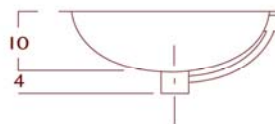

Product Specs Sheets

ref 0550

Collection
METAL

Model |
Jade 0550

Dimensions
shown metric

WS BATH COLLECTIONS
1051 Lea Drive - Collegeville, PA 19426
Tel. 610 831 0214 - Fax 610 831 0215
www.wsbathcollections.com
info@wsbathcollections.com