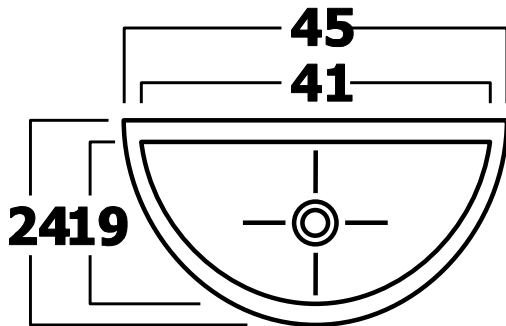

Colombine 1010

Model: COLOMBINE 1010

Dimensions (inch):

Inside: 16.1 x 7.5 x 4.7

Overall: 17.7 x 9.4

WS BATH COLLECTIONS

1051 Lea Drive

Collegeville, PA 19426