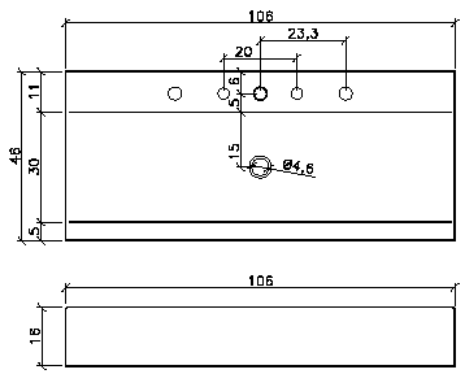

Product Specs Sheets

Collection
Ceramica

Model |
LVR 106

Dimensions
shown metric

WS BATH COLLECTIONS
1051 Lea Drive - Collegeville, PA 19426
Tel. 610 831 0214 - Fax 610 831 0215
www.wsbatchollections.com
info@wsbatchollections.com