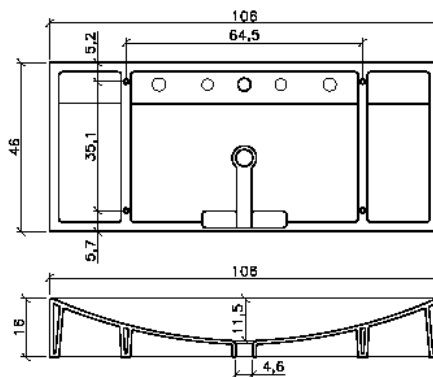

Product Specs Sheets

Collection
Ceramica

Model |
LVR 106

Dimensions
shown metric

WS BATH COLLECTIONS
1051 Lea Drive - Collegeville, PA 19426
Tel. 610 831 0214 - Fax 610 831 0215
www.wsbatchollections.com
info@wsbatchollections.com