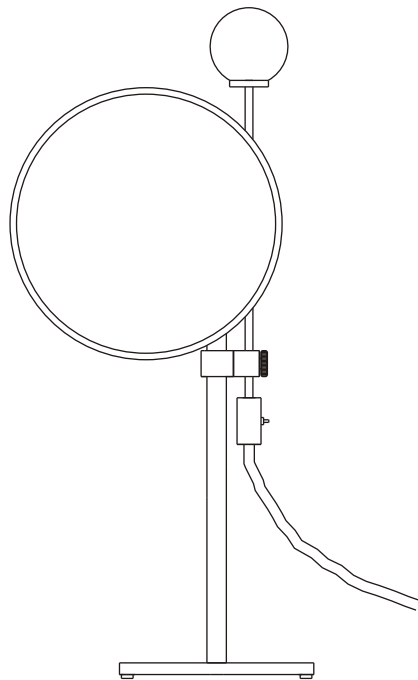

Made in Germany by:
TT-Form GmbH
Vennekenweg 5
D - 46348 Raesfeld

Distributed by:
WS Bath Collections
1051 Lea Drive
Colegeville, PA 19426
Phone: (610)831 0214
Fax: (610) 831 0215
www.wsbathcollections.com

Dimensions:
Inches

Title:
TL2 additional light to Dr. Jane
freestanding mirror, low voltage

Model Number:
L013998

Material:
stainless steel, brushed

Variations:

Date:
08/29/2006