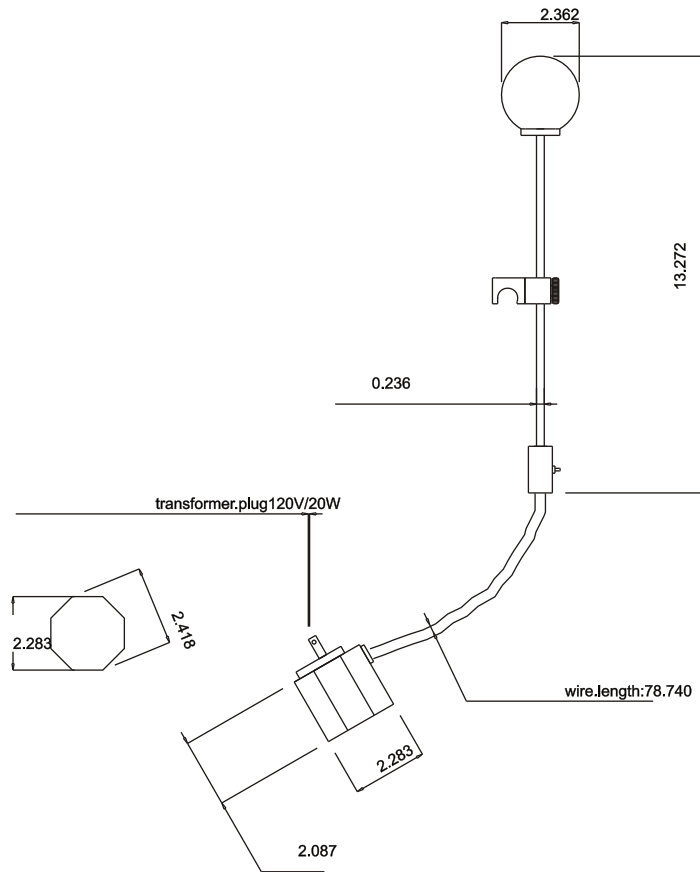

Made in Germany by:
TT-Form GmbH
Vennekenweg 5
D - 46348 Raesfeld

Distributed by:
WS Bath Collections
1051 Lea Drive
Colegeville, PA 19426
Phone: (610)831 0214
Fax: (610) 831 0215
www.wsbathcollections.com

Dimensions:
Inches

Title:
TL2 additional light to Dr. Jane
freestanding mirror, low voltage

Model Number:
L013998

Material:
stainless steel, brushed

Variations:

Date:
08/29/2006