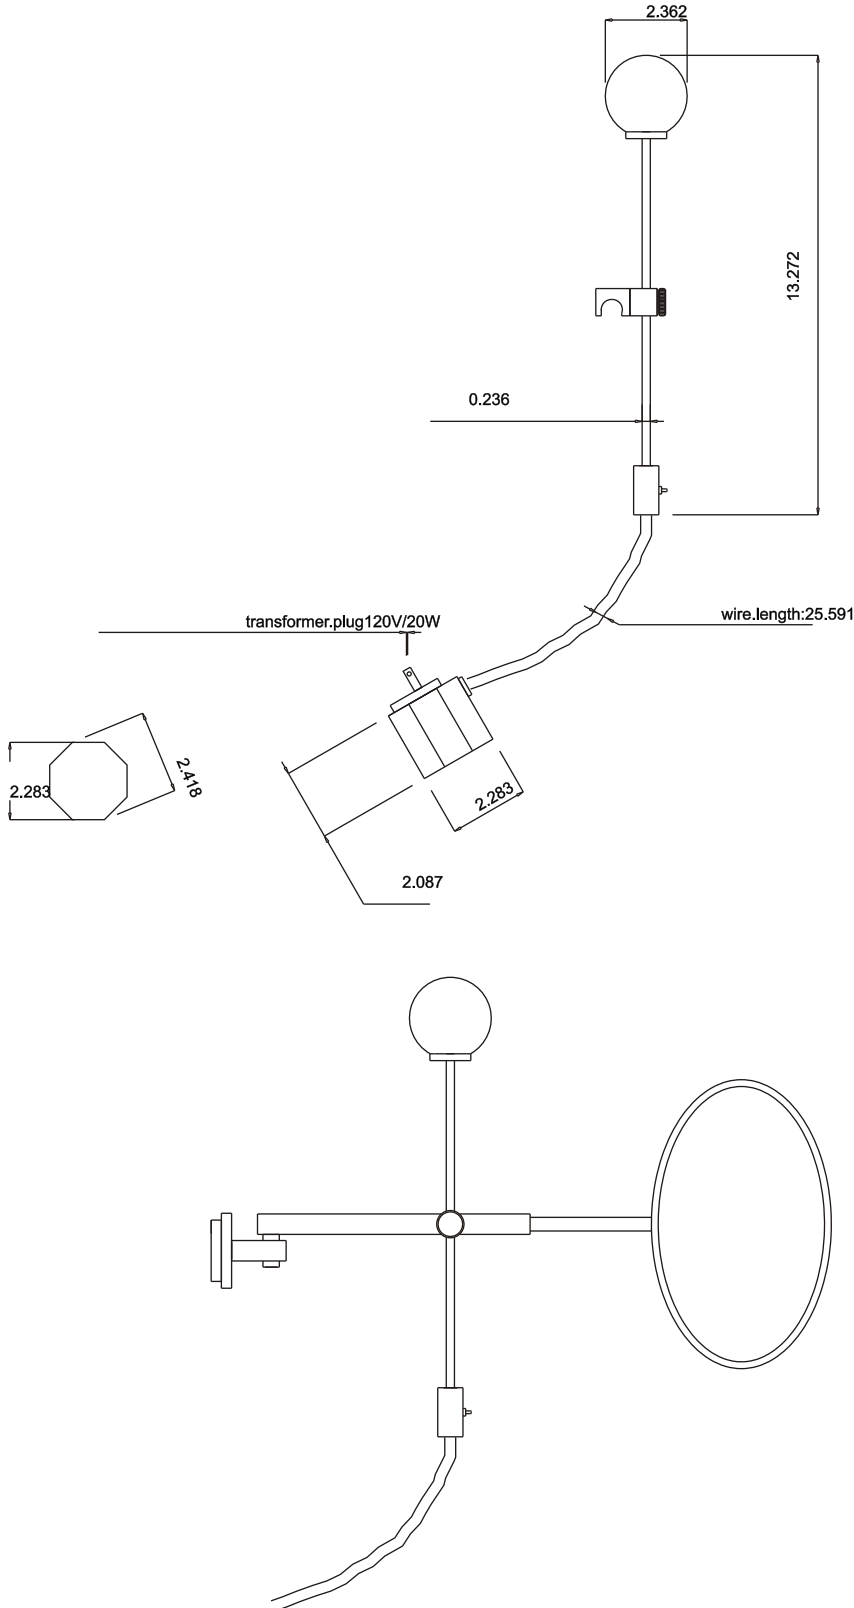

Dimensions:
 Inches

Title:
 TL2 additional light to Dr. Jane
 freestanding mirror, low voltage

Model Number:
 L013998

Material:
 stainless steel, brushed

Variations:

Date:
 08/29/2006

 Made in Germany by: TT-Form GmbH Vennekenweg 5 D - 46348 Raesfeld	Distributed by: WS Bath Collections 1051 Lea Drive Colegeville, PA 19426 Phone: (610)831 0214 Fax: (610) 831 0215 www.wsbathcollections.com	Dimensions: Inches	Material: stainless steel, brushed
		Title: Dr. Jane wall mounted mirror	Variations: Mirror glass: normal or magnifying: 3x or 5x
		Model Number: W133998 magnifying 3x W143998 magnifying 5x W153998 normal mirror	Date: 08/29/2006

 Made in Germany by: TT-Form GmbH Vennekenweg 5 D - 46348 Raesfeld	Distributed by: WS Bath Collections 1051 Lea Drive Colegeville, PA 19426 Phone: (610)831 0214 Fax: (610) 831 0215 www.wsbathcollections.com	Dimensions: Inches	Material: stainless steel, brushed
		Title: WL2 additional light to Dr. Jane wallmounted mirror, low voltage	Variations:
		Model Number: L023998	Date: 08/29/2006