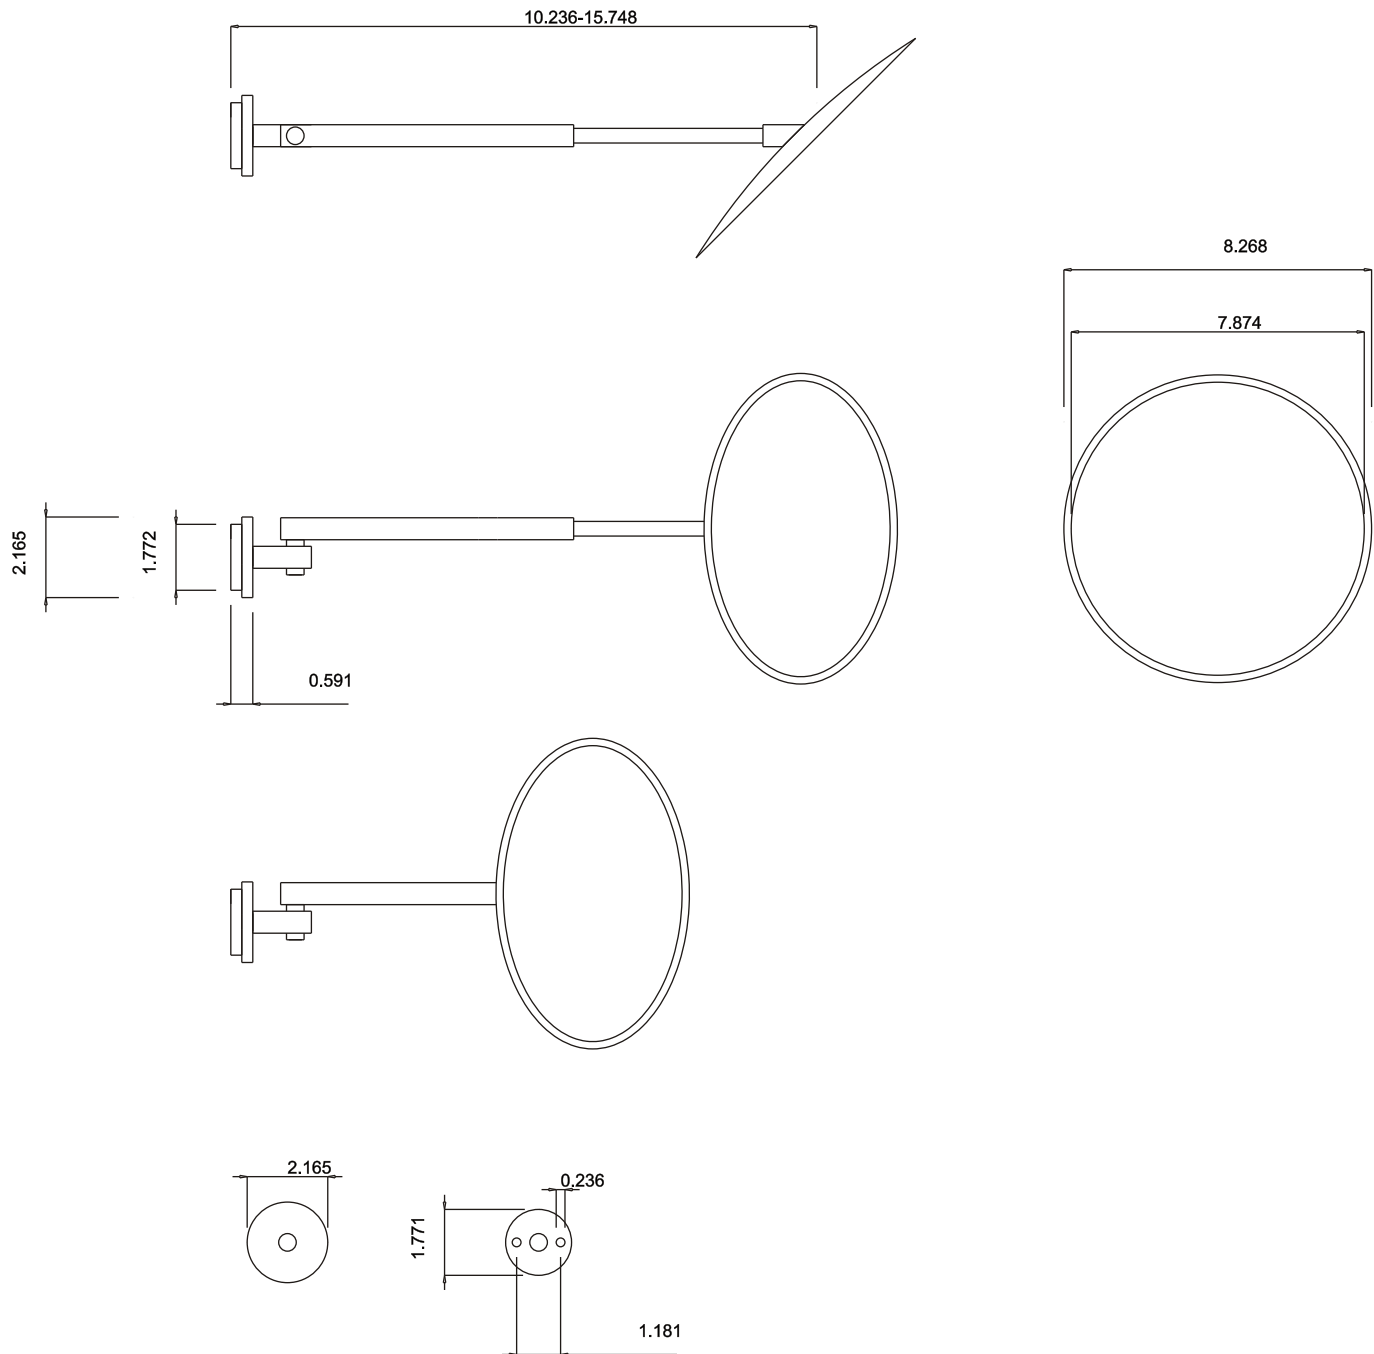

Dimensions:
 Inches

Title:
 TL2 additional light to Dr. Jane
 freestanding mirror, low voltage

Model Number:
 L013998

Material:
 stainless steel, brushed

Variations:

Date:
 08/29/2006

 Made in Germany by: TT-Form GmbH Vennekenweg 5 D - 46348 Raesfeld	Distributed by: WS Bath Collections 1051 Lea Drive Colegeville, PA 19426 Phone: (610)831 0214 Fax: (610) 831 0215 www.wsbathcollections.com	Dimensions: Inches	Material: stainless steel, brushed
		Title: Dr. Jane wall mounted mirror	Variations: Mirror glass: normal or magnifying: 3x or 5x
		Model Number: W133998 magnifying 3x W143998 magnifying 5x W153998 normal mirror	Date: 08/29/2006

 Made in Germany by: TT-Form GmbH Vennekenweg 5 D - 46348 Raesfeld	Distributed by: WS Bath Collections 1051 Lea Drive Colegeville, PA 19426 Phone: (610)831 0214 Fax: (610) 831 0215 www.wsbathcollections.com	Dimensions: Inches	Material: stainless steel, brushed
		Title: WL2 additional light to Dr. Jane wallmounted mirror, low voltage	Variations:
		Model Number: L023998	Date: 08/29/2006