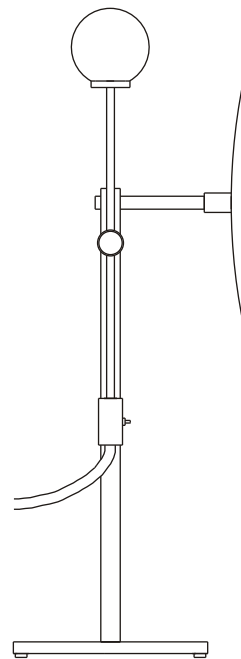

Made in Germany by:
TT-Form GmbH
Vennekenweg 5
D - 46348 Raesfeld

Distributed by:
WS Bath Collections
1051 Lea Drive
Colegeville, PA 19426
Phone: (610)831 0214
Fax: (610) 831 0215
www.wsbathcollections.com

Dimensions:
Inches

Title:
TL2 additional light to Dr. Jane
freestanding mirror, low voltage

Model Number:
L013998

Material:
stainless steel, brushed

Variations:

Date:
08/29/2006