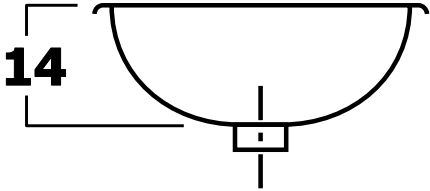

Roller 3435

Model: ROLLER 3435

Dimensions (inch):

Inside: 13.8 x 5.5

Overall: 15.8 diameter

WS BATH COLLECTIONS
1051 Lea Drive
Collegeville, PA 19426
Tel. 610 831 0214
Fax 610 831 0215
www.wsbathcollections.com
info@wsbathcollections.com