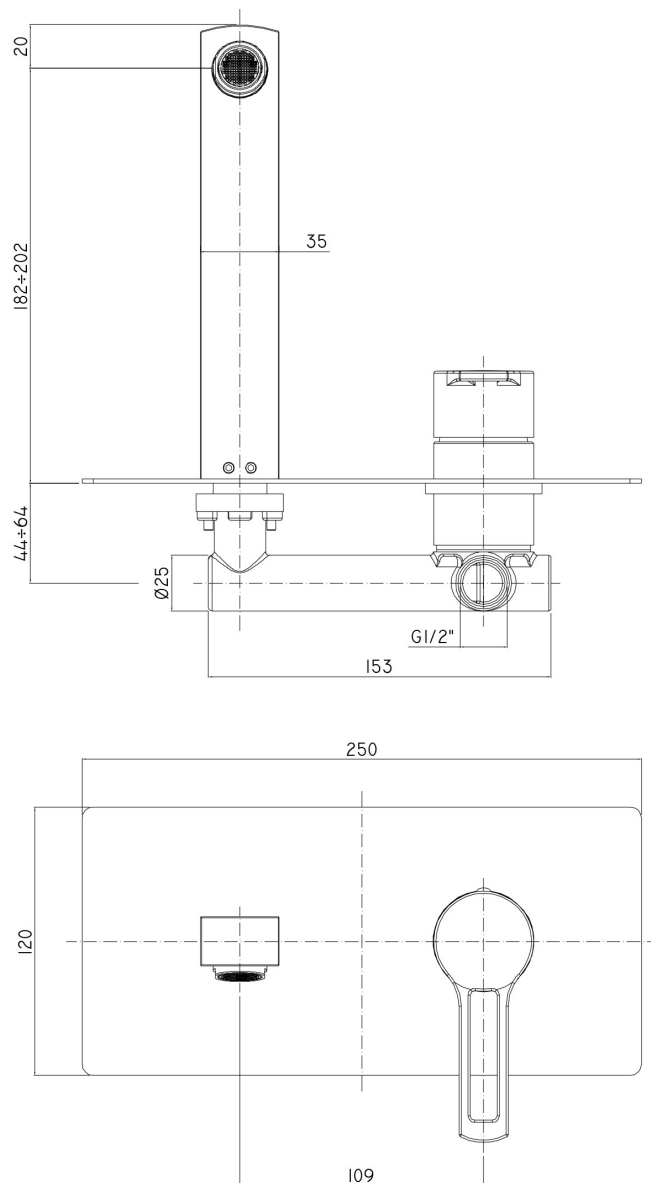

Product Specs Sheets

Collection
Ringo

Model |
Ringo RIG 101

Dimensions Metric

1 inch = 2.54 cm
1 inch = 25.4 mm

WS[®]
BATH
COLLECTIONS

1051 Lea Drive - Collegeville, PA 19426
Tel. 215 513 9400 - Fax 610 831 0215
www.ws bathcollections.com - info@ws bathcollections.com