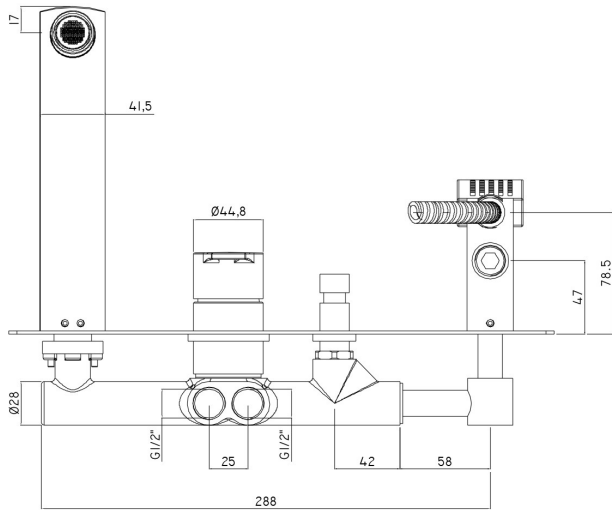

Product Specs Sheets

REV. B

Collection
Ringo

Model |
Ringo 001

Dimensions Metric

1 inch = 2.54 cm
1 inch = 25.4 mm

WS®
BATH
COLLECTIONS

1051 Lea Drive - Colleagueville, PA 19426
Tel. 215 513 9400 - Fax 610 831 0215
www.ws bathcollections.com - info@ws bathcollections.com