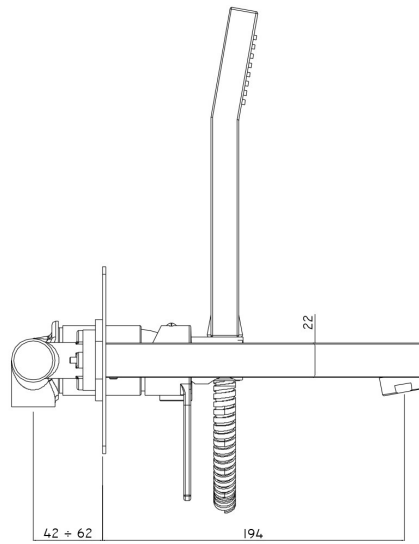

Product Specs Sheets

REV. B

Collection
Ringo

Model |
Ringo 001

Dimensions Metric

1 inch = 2.54 cm
1 inch = 25.4 mm

WS®
BATH
COLLECTIONS

1051 Lea Drive - Colleagueville, PA 19426
Tel. 215 513 9400 - Fax 610 831 0215
www.ws bathcollections.com - info@ws bathcollections.com