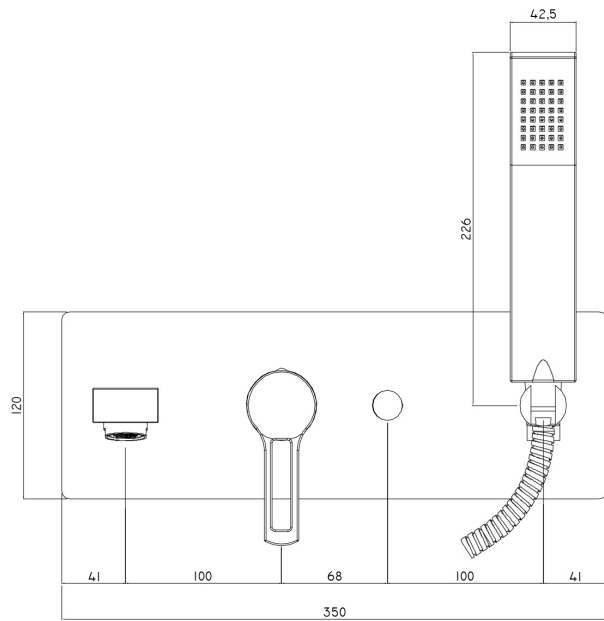

Product Specs Sheets

REV. B

Collection
Ringo

Model |
Ringo 001

Dimensions Metric

1 inch = 2.54 cm
1 inch = 25.4 mm

WS®
BATH
COLLECTIONS

1051 Lea Drive - Colleagueville, PA 19426
Tel. 215 513 9400 - Fax 610 831 0215
www.ws bathcollections.com - info@ws bathcollections.com