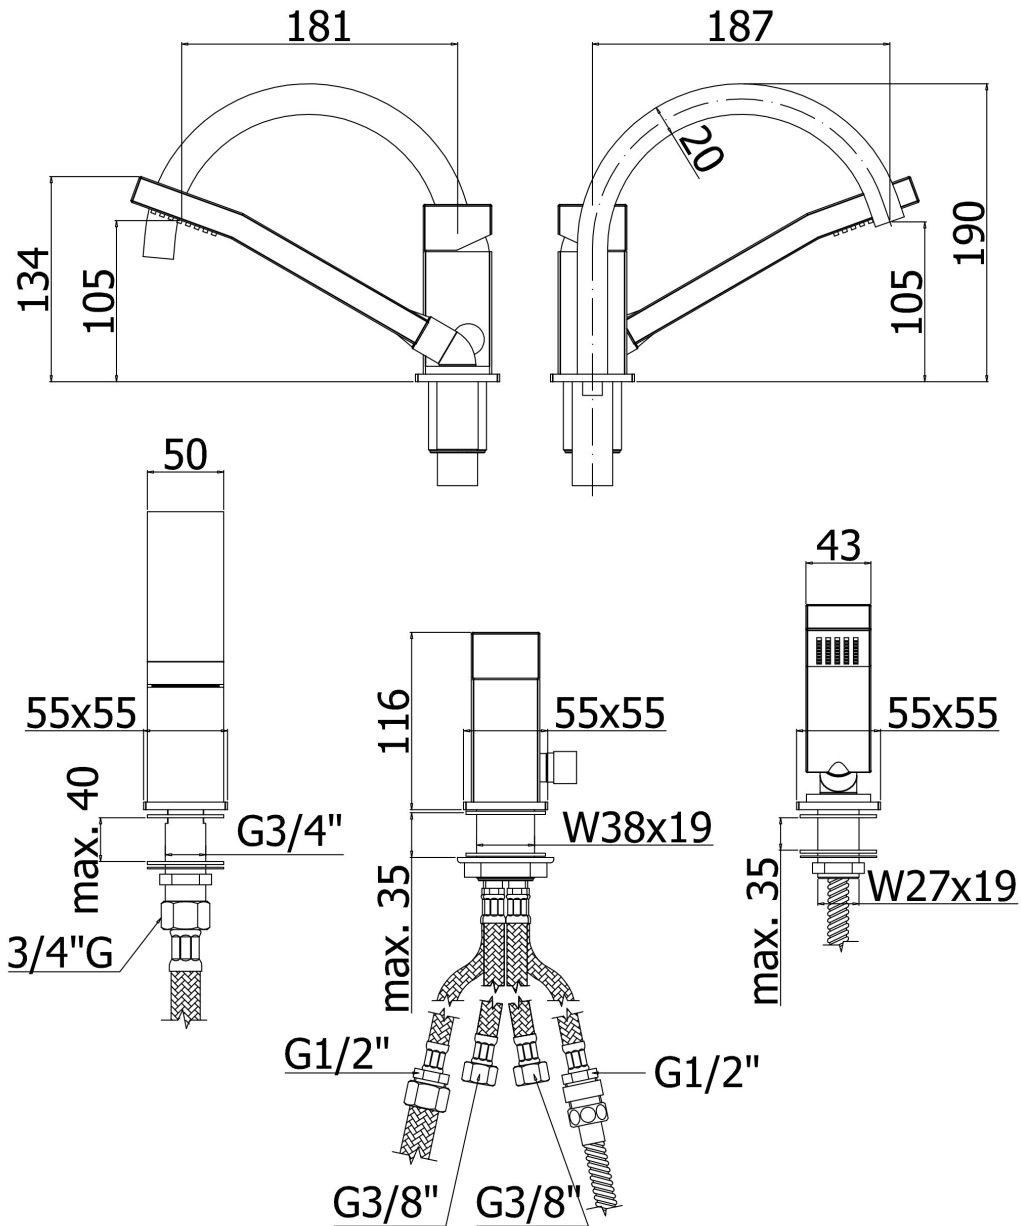

Product Specs Sheets

Collection
Level

Model |
Level LEC 40

Dimensions Metric

1 inch = 2.54 cm
1 inch = 25.4 mm

WS[®]
BATH
COLLECTIONS

1051 Lea Drive - Collegeville, PA 19426
Tel. 215 513 9400 - Fax 610 831 0215
www.ws bathcollections.com - info@ws bathcollections.com