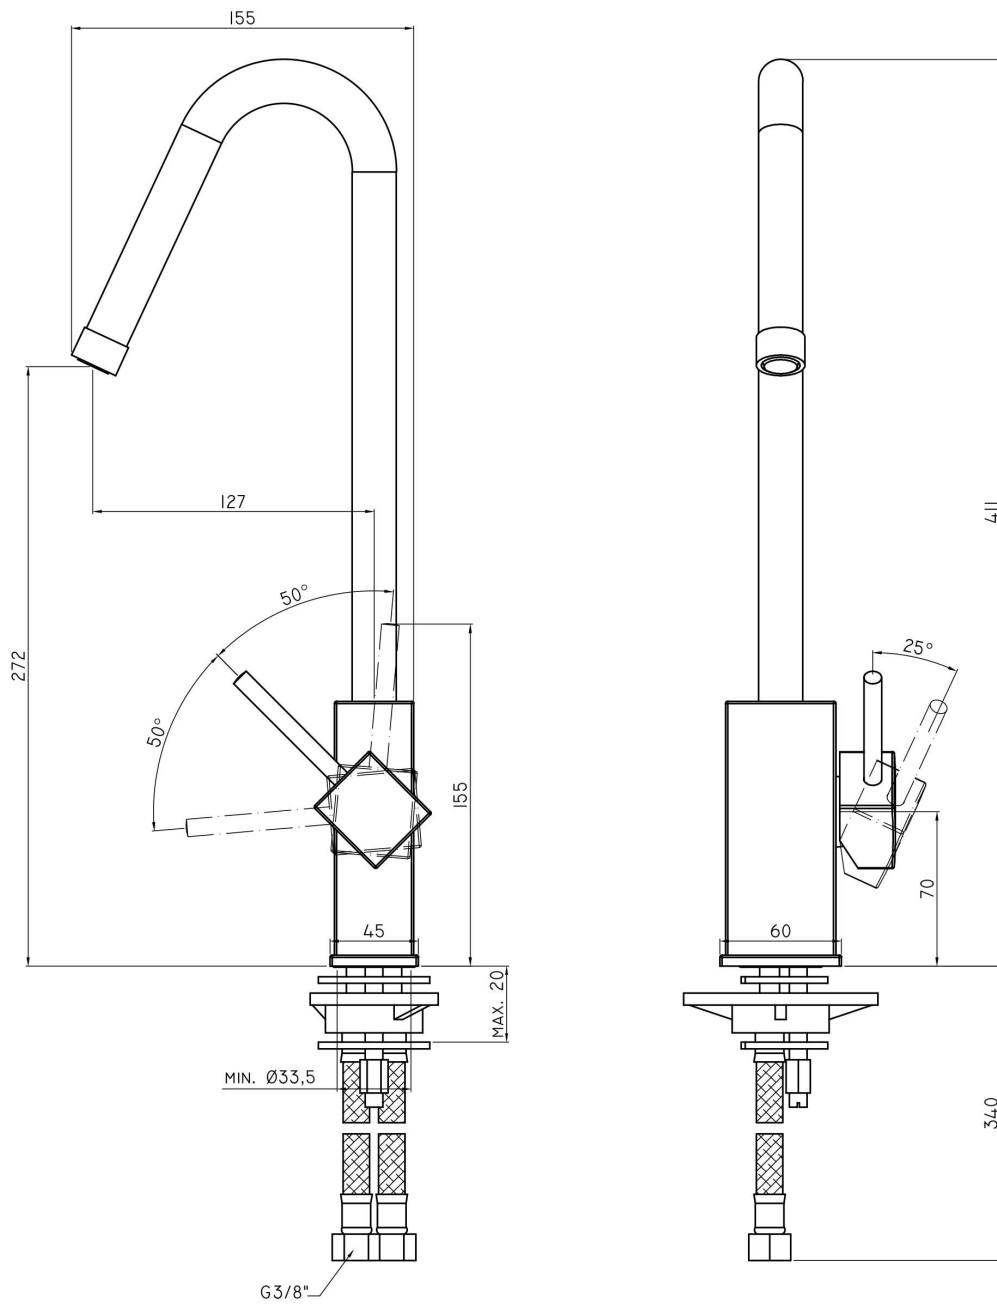

# Product Specs Sheets

All connections/ hoses to US standards

Collection  
Level

Model |  
Level LEA 180

Dimensions Metric

1 inch = 2.54 cm  
1 inch = 25.4 mm

**WS**<sup>®</sup>  
BATH  
COLLECTIONS

1051 Lea Drive - Collegeville, PA 19426  
Tel. 215 513 9400 - Fax 610 831 0215  
[www.ws bathcollections.com](http://www.ws bathcollections.com) - [info@ws bathcollections.com](mailto:info@ws bathcollections.com)