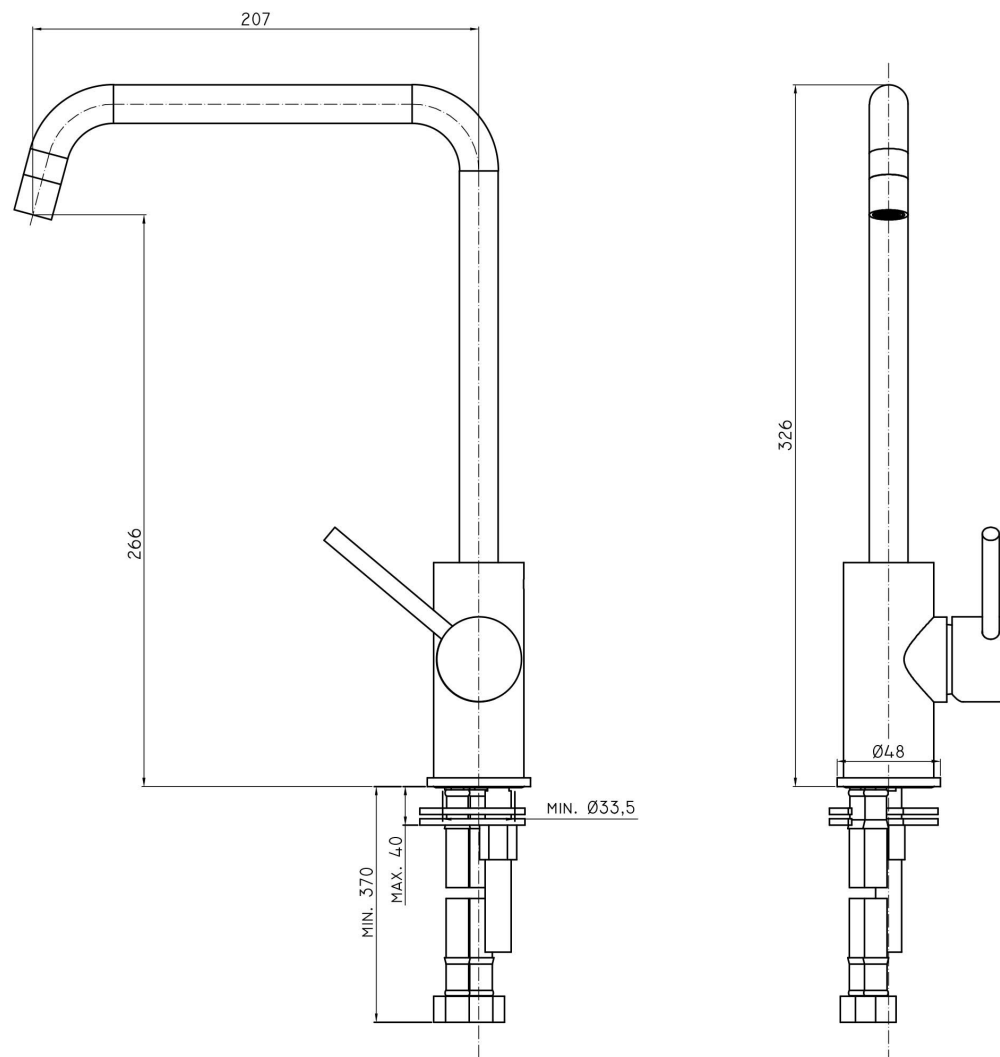

Product Specs Sheets

All connections/ hoses to US standards

Collection
Light

Model |
Light LIG 980

Dimensions Metric

1 inch = 2.54 cm
1 inch = 25.4 mm

WS[®]
BATH
COLLECTIONS

1051 Lea Drive - Collegeville, PA 19426
Tel. 215 513 9400 - Fax 610 831 0215
www.ws bathcollections.com - info@ws bathcollections.com