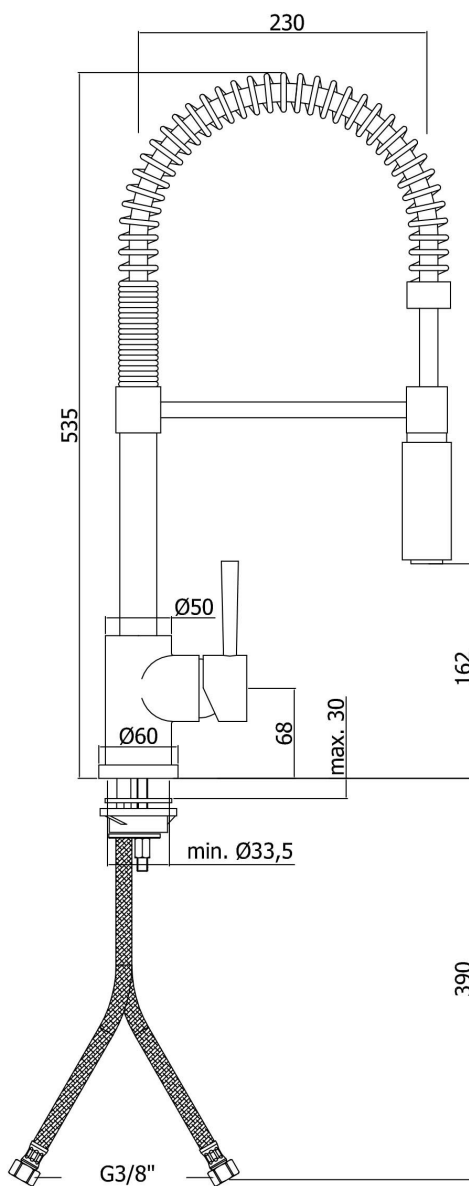

Product Specs Sheets

All connections/ hoses to US standards

Collection
EVO

Model |
EVO 176

Dimensions Metric

1 inch = 2.54 cm
1 inch = 25.4 mm

WS[®]
BATH
COLLECTIONS

1051 Lea Drive - Collegeville, PA 19426
Tel. 215 513 9400 - Fax 610 831 0215
www.ws bathcollections.com - info@ws bathcollections.com