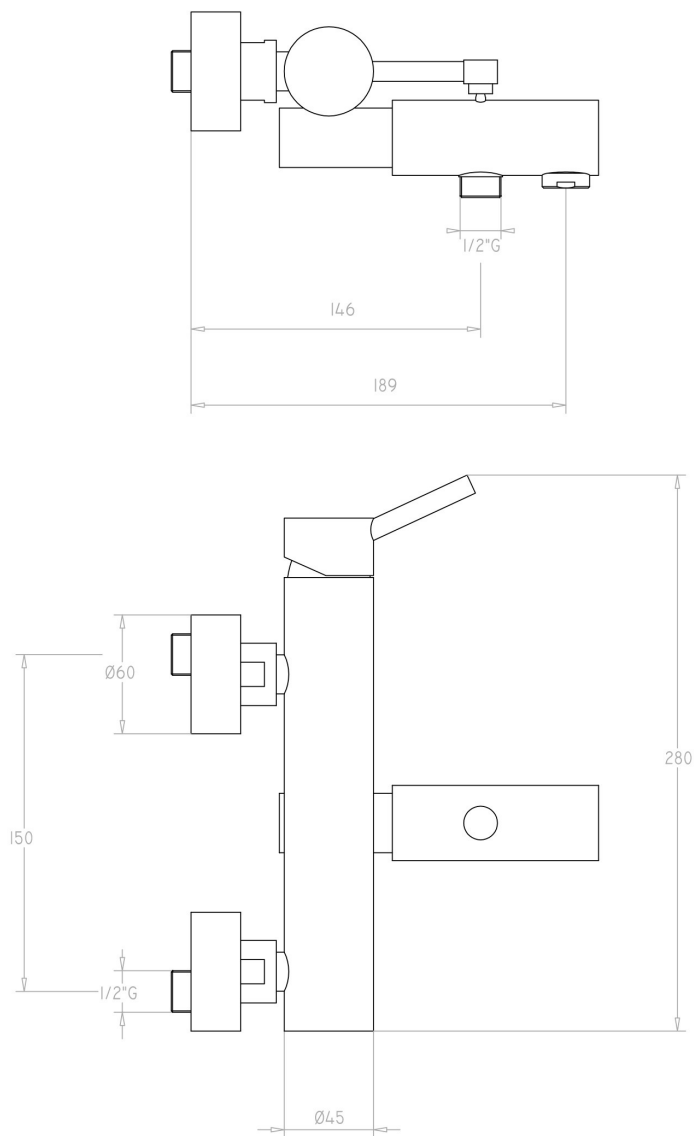

Product Specs Sheets

Linea | 5411

Miscelatore vasca esterno con flessibile doccia, in ottone cromato.

Bath tub mixer with hand shower set , chromed brass.

Collection
Linea

Model |
Linea 5411

Dimensions Metric

1 inch = 2.54 cm
1 inch = 25.4 mm

WS[®]
BATH
COLLECTIONS

1051 Lea Drive - Collegeville, PA 19426
Tel. 215 513 9400 - Fax 610 831 0215
www.ws bathcollections.com - info@ws bathcollections.com