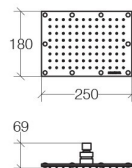

Product Specs Sheets

SOFFIONE DOCCIA AUTOPULENTE, CON SNODO 1/2" - OTTONE CROMATO
SELF-CLEANING SHOWER HEAD, WITH 1/2" CONNECTION - CHROMED BRASS

WEIGHT kg 1,53
VOLUME m³ 0,0045

CON RIDUTTORE PORTATA 6 L/M
WITH WATER FLOW REGULATOR
6 L/M

Collection
Linea

Model |
Supioni 53819

Dimensions Metric

1 inch = 2.54 cm
1 inch = 25.4 mm

WS[®]
BATH
COLLECTIONS

1051 Lea Drive - Collegeville, PA 19426
Tel. 215 513 9400 - Fax 610 831 0215
www.ws bathcollections.com - info@ws bathcollections.com