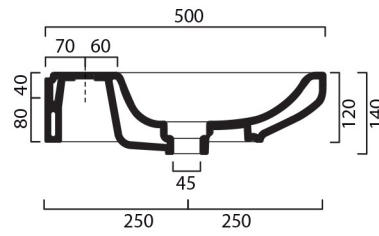

- = smaltato perimetralmente  
all glazed sides
- = non smaltato dietro  
unglazed behind

- U= sottopiano  
undercounter
- I= incasso  
inset
- A= appoggio  
freestanding
- W= sospeso  
wall hung

Collection  
Ceramica  
Valdama

Model |  
Start 72 W

Dimensions Metric  
1 inch = 2.54 cm  
1 inch = 25.4 mm

**WS** BATH  
COLLECTIONS

1051 Lea Drive - Collegeville, PA 19426  
Tel. 215 513 9400 - Fax 610 831 0215  
[www.ws bathcollections.com](http://www.ws bathcollections.com) - [info@ws bathcollections.com](mailto:info@ws bathcollections.com)