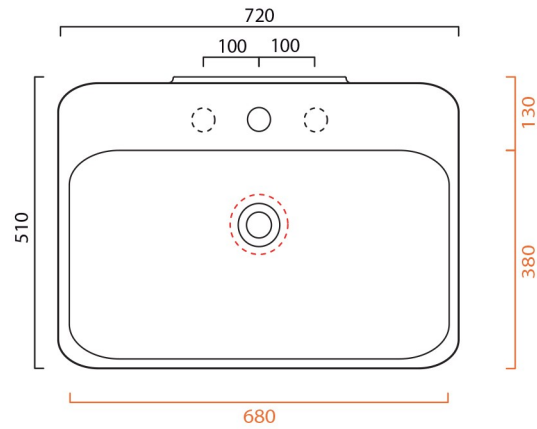

- = smaltato perimetralmente  
all glazed sides
- = non smaltato dietro  
unglazed behind

- U= sottopiano  
undercounter
- I= incasso  
inset
- A= appoggio  
freestanding
- W= sospeso  
wall hung

Collection  
Ceramica  
Valdama

Model |  
Start 72 W

Dimensions Metric  
1 inch = 2.54 cm  
1 inch = 25.4 mm

**WS** BATH  
COLLECTIONS

1051 Lea Drive - Collegeville, PA 19426  
Tel. 215 513 9400 - Fax 610 831 0215  
[www.ws bathcollections.com](http://www.ws bathcollections.com) - [info@ws bathcollections.com](mailto:info@ws bathcollections.com)