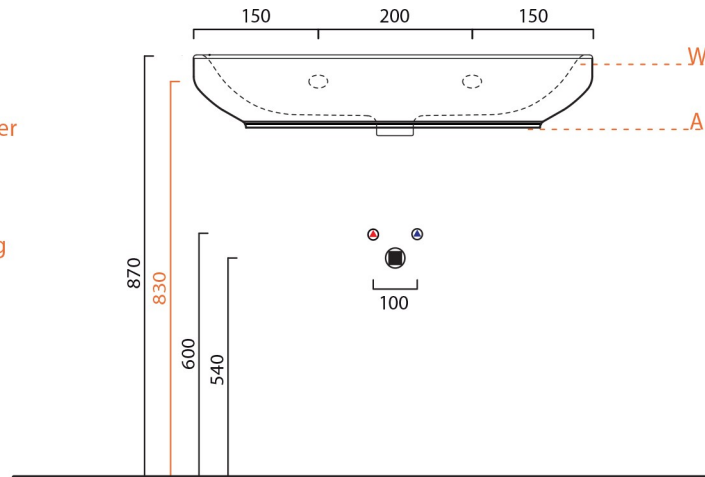

- = smaltato perimetralmente  
all glazed sides
- = non smaltato dietro  
unglazed behind

- U= sottopiano  
undercounter
- I= incasso  
inset
- A= appoggio  
freestanding
- W= sospeso  
wall hung

Collection  
Ceramica  
Valdama

Model |  
Start 72 W

Dimensions Metric  
1 inch = 2.54 cm  
1 inch = 25.4 mm

**WS** BATH  
COLLECTIONS

1051 Lea Drive - Collegeville, PA 19426  
Tel. 215 513 9400 - Fax 610 831 0215  
[www.ws bathcollections.com](http://www.ws bathcollections.com) - [info@ws bathcollections.com](mailto:info@ws bathcollections.com)

### Vessel/ countertop installation

Silicone (*optional*)

Collection  
Ceramica  
Valdama

Model |  
Start 72 W

Dimensions Metric  
*1 inch = 2.54 cm*  
*1 inch = 25.4 mm*

WS<sup>®</sup>

BATH  
COLLECTIONS

1051 Lea Drive - Collegeville, PA 19426  
Tel. 215 513 9400 - Fax 610 831 0215