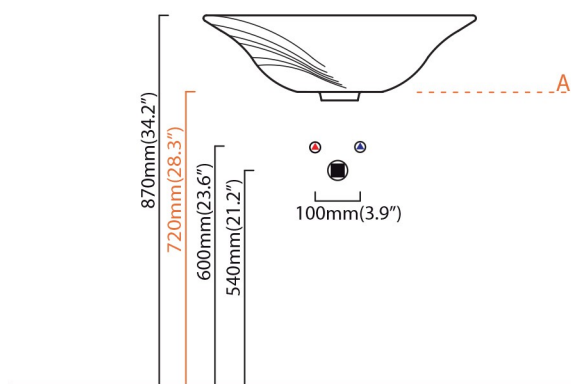

## Swing

lavabo  
wash basin

dimensini dimensions: Diametro 480 - H 150  
troppo pieno overflow: No-NO  
portata flow rate: l - s 0,15  
peso netto net weight: kg 5.1

- = smaltato perimetralmente  
all glazed sides
- = non smaltato dietro  
unglazed behind

- U= sottopiano  
undercounter
- I = incasso  
inset
- A = appoggio  
freestanding
- W= sospeso  
wall hung

Collection  
Ceramica

Model |  
Swing LVT 710

Dimensions Metric  
1 inch = 2.54 cm  
1 inch = 25.4 mm

### Vessel/ countertop installation

Silicone (*optional*)

Collection  
Ceramica

Model |  
Swing LVT 710

Dimensions Metric

1 inch = 2.54 cm  
1 inch = 25.4 mm

**WS**®  
BATH  
COLLECTIONS

1051 Lea Drive - Collegeville, PA 19426  
Tel. 215 513 9400 - Fax 610 831 0215