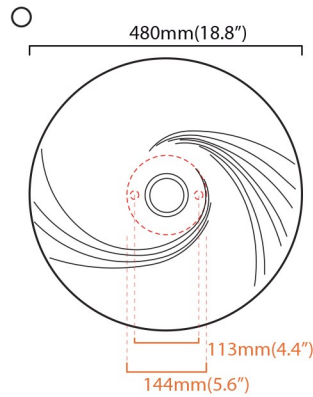

## Swing

lavabo  
wash basin

dimensini dimensions: Diametro 480 - H 150  
troppo pieno overflow: No-NO  
portata flow rate: l - s 0,15  
peso netto net weight: kg 5.1

- = smaltato perimetralmente  
all glazed sides
- = non smaltato dietro  
unglazed behind

- U= sottopiano  
undercounter
- I = incasso  
inset
- A = appoggio  
freestanding
- W= sospeso  
wall hung

Collection  
Ceramica

Model |  
Swing LVT 710

Dimensions Metric  
1 inch = 2.54 cm  
1 inch = 25.4 mm

### Vessel/ countertop installation

Silicone (*optional*)

Collection  
Ceramica

Model |  
Swing LVT 710

Dimensions Metric

1 inch = 2.54 cm  
1 inch = 25.4 mm

**WS**®  
BATH  
COLLECTIONS

1051 Lea Drive - Collegeville, PA 19426  
Tel. 215 513 9400 - Fax 610 831 0215