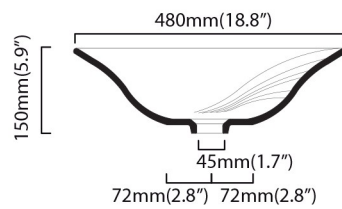

## Swing

lavabo  
wash basin

dimensini dimensions: Diametro 480 - H 150  
troppo pieno overflow: No-NO  
portata flow rate: l - s 0,15  
peso netto net weight: kg 5.1

- = smaltato perimetralmente  
all glazed sides
- = non smaltato dietro  
unglazed behind

- U= sottopiano  
undercounter
- I = incasso  
inset
- A = appoggio  
freestanding
- W= sospeso  
wall hung

Collection  
Ceramica

Model |  
Swing LVT 710

Dimensions Metric  
1 inch = 2.54 cm  
1 inch = 25.4 mm

### Vessel/ countertop installation

Silicone (*optional*)

Collection  
Ceramica

Model |  
Swing LVT 710

Dimensions Metric

1 inch = 2.54 cm  
1 inch = 25.4 mm

**WS**®  
BATH  
COLLECTIONS

1051 Lea Drive - Collegeville, PA 19426  
Tel. 215 513 9400 - Fax 610 831 0215