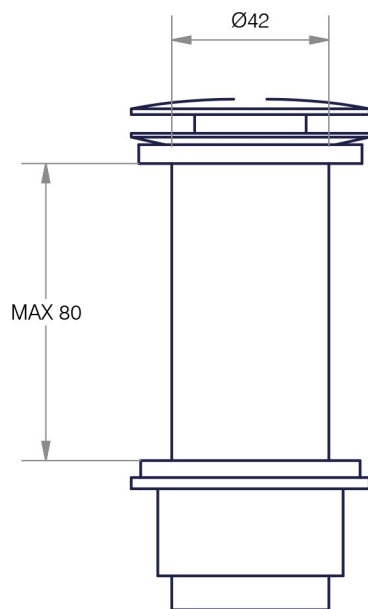

Spare parts | 53995

Piletta automatica klik senza troppopieno.

Push waste water drain without overflow.

Collection
Linea

Model |
Linea 53995

Dimensions Metric

1 inch = 2.54 cm
1 inch = 25.4 mm

WS[®]
BATH
COLLECTIONS