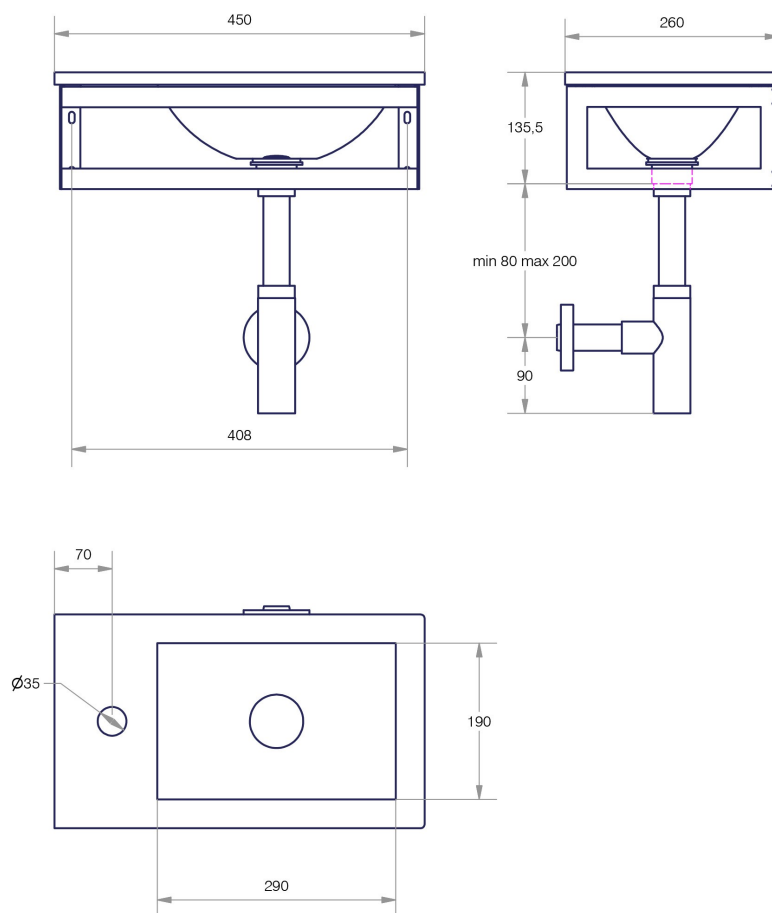

## Pocia | 665811

Lavamani in vetro, con piletta 53993 e sifone 53922 .

Wash-hand glass-basin, with waste water drain 53993 and siphon 53922.

Collection  
Linea

Model |  
Pocia 665811

Dimensions Metric

1 inch = 2.54 cm  
1 inch = 25.4 mm