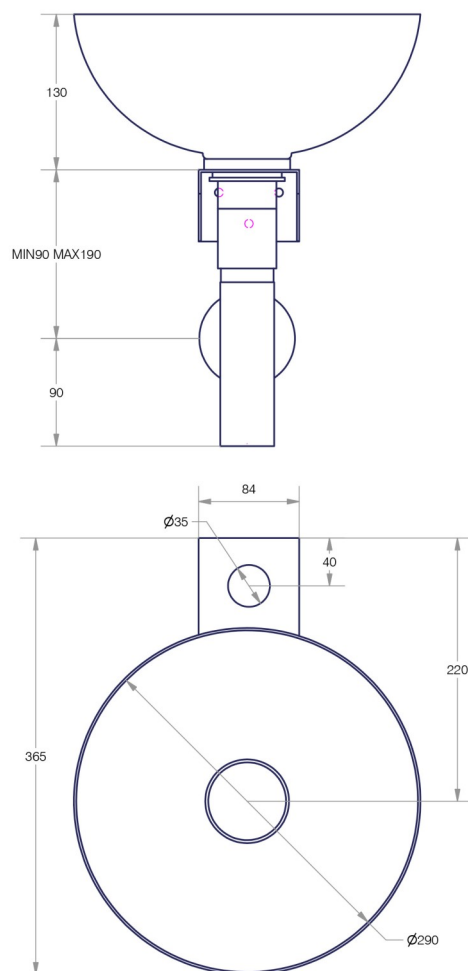

# Product Specs Sheets

## ALBIO | 66171

Lavamani con vasca inox Ø 290, supporto inox, piletta scarico libero 53973, sifone 5392.

Wash-hand st. steel basin Ø 290, stainless steel wall bearing, free waste water drain 53973, siphon 5392.

Collection  
Linea

Model |  
Albio 66171

Dimensions Metric

1 inch = 2.54 cm  
1 inch = 25.4 mm

**WS**<sup>®</sup>  
BATH  
COLLECTIONS

1051 Lea Drive - Collegeville, PA 19426  
Tel. 215 513 9400 - Fax 610 831 0215  
[www.ws bathcollections.com](http://www.ws bathcollections.com) - [info@ws bathcollections.com](mailto:info@ws bathcollections.com)