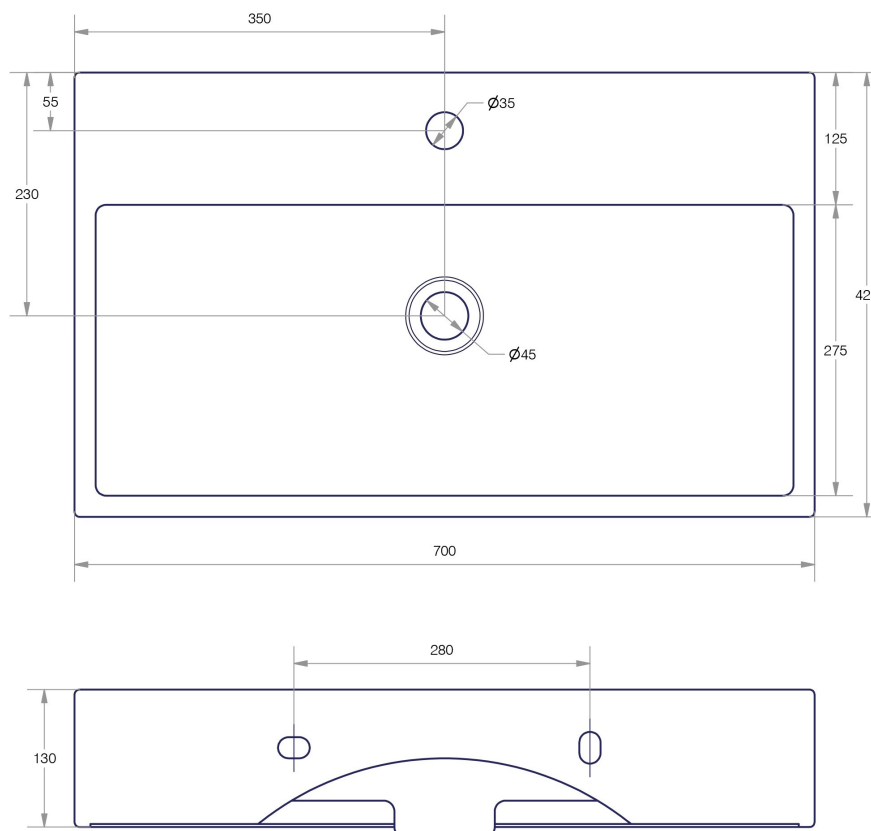

## Quarelo | 53710

Lavabo ceramica a muro o da appoggio 70 cm. con troppopieno ( senza piletta ).

Wall or top ceramic wash-hand 70 cm. with overflow ( without waste water drain ).

Collection  
Linea

Model |  
Quarelo 53710

Dimensions Metric

1 inch = 2.54 cm  
1 inch = 25.4 mm

**WS**<sup>®</sup>  
BATH  
COLLECTIONS

1051 Lea Drive - Collegeville, PA 19426  
Tel. 215 513 9400 - Fax 610 831 0215  
[www.ws bathcollections.com](http://www.ws bathcollections.com) - [info@ws bathcollections.com](mailto:info@ws bathcollections.com)

### Vessel/ countertop installation

Silicone (*optional*)

Collection  
Linea

Model |  
Quarelo 53710

Dimensions Metric  
*1 inch = 2.54 cm*  
*1 inch = 25.4 mm*

**WS**<sup>®</sup>

**BATH  
COLLECTIONS**

1051 Lea Drive - Collegeville, PA 19426  
Tel. 215 513 9400 - Fax 610 831 0215  
[www.ws bathcollections.com](http://www.ws bathcollections.com) - [info@ws bathcollections.com](mailto:info@ws bathcollections.com)