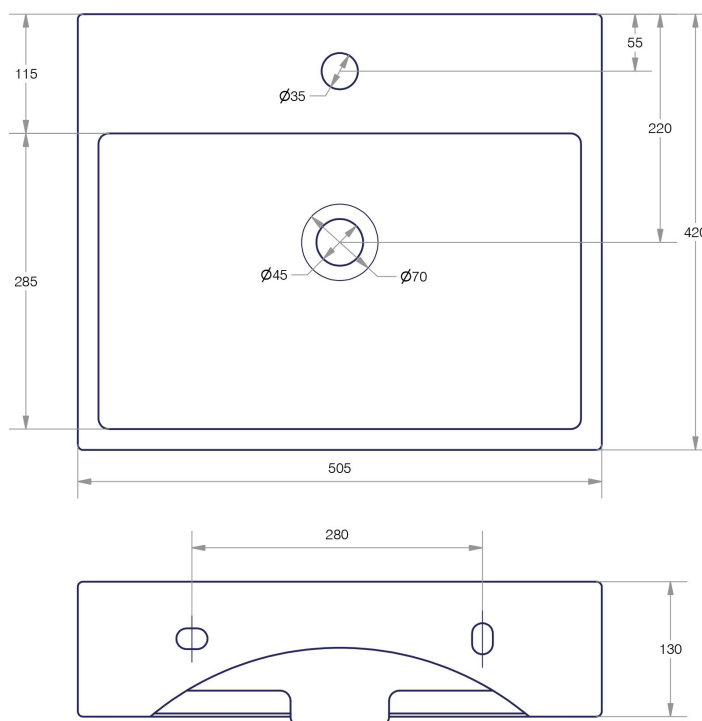

Quarelo | 53709

Lavabo ceramica a muro o da appoggio con troppopieno (senza piletta).

Wall or top ceramic wash-hand with overflow (without waste water drain).

Collection
Linea

Model |
Quarelo 53709

Dimensions Metric

1 inch = 2.54 cm
1 inch = 25.4 mm

WS[®]
BATH
COLLECTIONS

1051 Lea Drive - Collegeville, PA 19426
Tel. 215 513 9400 - Fax 610 831 0215
www.ws bathcollections.com - info@ws bathcollections.com

We recommend the following items that work with your sink.

Wall-mount installation

Bolts

Vessel/ countertop installation

Silicone (*optional*)

Collection
Linea

Model |
Quarelo 53709

Dimensions Metric
1 inch = 2.54 cm
1 inch = 25.4 mm

WS[®]
BATH
COLLECTIONS