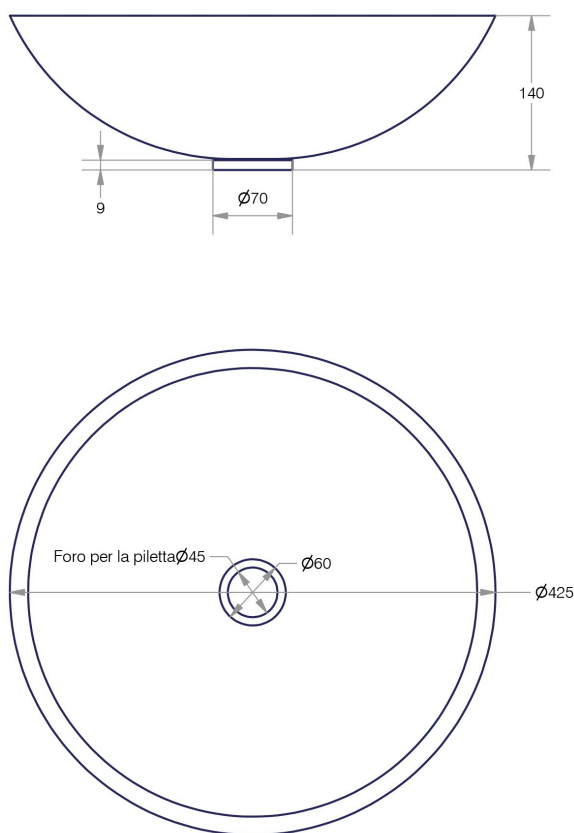

Acquaio | 53696

Vasca vetro con ghiera fissaggio (senza piletta).

Glass wash-basin, fixing ring (without waste water drain).

Collection
Linea

Model |
Acquaio 53696

Dimensions Metric

1 inch = 2.54 cm
1 inch = 25.4 mm

Wall-mount installation

Bolts

Vessel/ countertop installation

Silicone (*optional*)

Collection
Linea

Model |
Acquaio 53696

Dimensions Metric
1 inch = 2.54 cm
1 inch = 25.4 mm

WS[®]
BATH
COLLECTIONS