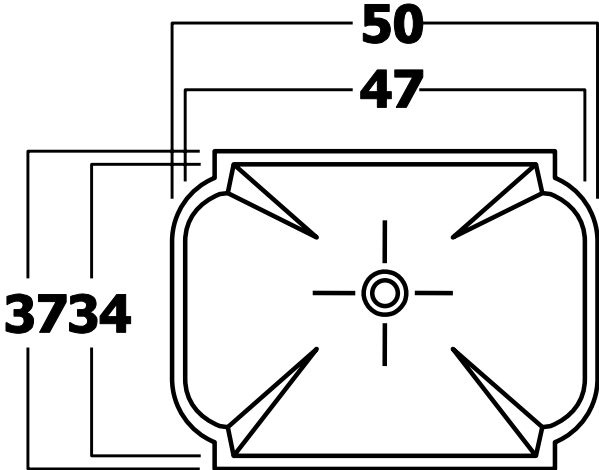

Regent 9041

Model: REGENT 9041

Dimensions (inch):

Inside: 18.5 x 13.4 x 5.1

Overall: 19.7 x 14.6

WS BATH COLLECTIONS
1051 Lea Drive
Collegeville, PA 19426
Tel. 610 831 0214
Fax 610 831 0215
www.wsbathcollections.com
info@wsbathcollections.com