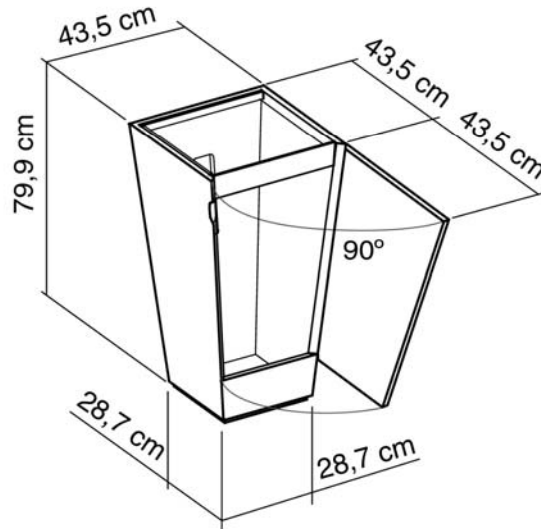

Product Specs Sheets

Ebony

Wenge

COLLECTION
Concert

Model |
Patio

Dimensions
shown metric

WS BATH COLLECTIONS
1051 Lea Drive - Collegeville, PA 19426
Tel. 610 831 0214 - Fax 610 831 0215
www.wsbatchollections.com
info@wsbatchollections.com