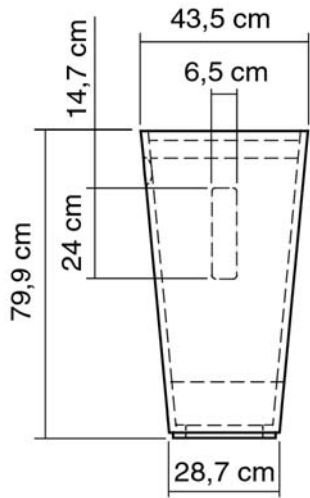

Product Specs Sheets

Ebony

Wenge

COLLECTION
Concert

Model |
Patio

Dimensions
shown metric

WS BATH COLLECTIONS
1051 Lea Drive - Collegeville, PA 19426
Tel. 610 831 0214 - Fax 610 831 0215
www.wsbatchollections.com
info@wsbatchollections.com