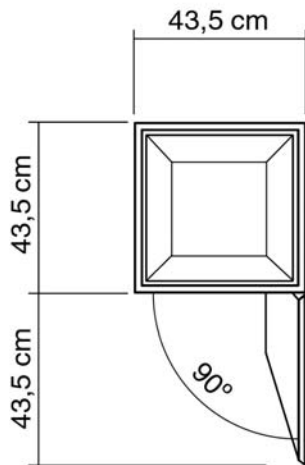

Product Specs Sheets

Ebony

Wenge

COLLECTION
Concert

Model |
Patio

Dimensions
shown metric

WS BATH COLLECTIONS
1051 Lea Drive - Collegeville, PA 19426
Tel. 610 831 0214 - Fax 610 831 0215
www.wsbatchollections.com
info@wsbatchollections.com