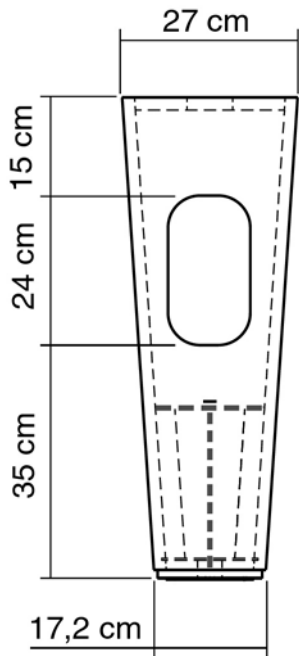

# Product Specs Sheets

Ebony

Wenge

COLLECTION  
Concert

Model |  
Fontana

Dimensions  
shown metric

WS BATH COLLECTIONS  
1051 Lea Drive - Collegeville, PA 19426  
Tel. 610 831 0214 - Fax 610 831 0215  
[www.wsbathcollections.com](http://www.wsbathcollections.com)  
[info@wsbathcollections.com](mailto:info@wsbathcollections.com)