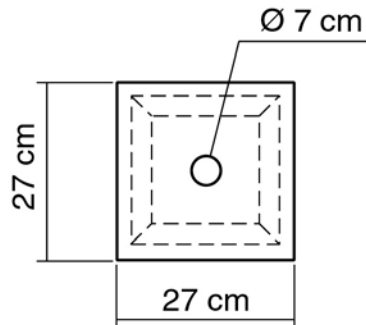

# Product Specs Sheets

Ebony

Wenge

COLLECTION  
Concert

Model |  
Fontana

Dimensions  
shown metric

WS BATH COLLECTIONS  
1051 Lea Drive - Collegeville, PA 19426  
Tel. 610 831 0214 - Fax 610 831 0215  
[www.wsbathcollections.com](http://www.wsbathcollections.com)  
[info@wsbathcollections.com](mailto:info@wsbathcollections.com)