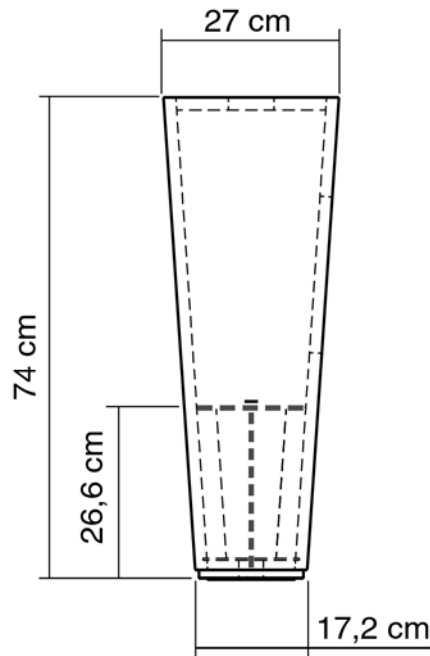

# Product Specs Sheets

Ebony

Wenge

COLLECTION  
Concert

Model |  
Fontana

Dimensions  
shown metric

WS BATH COLLECTIONS  
1051 Lea Drive - Collegeville, PA 19426  
Tel. 610 831 0214 - Fax 610 831 0215  
[www.wsbathcollections.com](http://www.wsbathcollections.com)  
[info@wsbathcollections.com](mailto:info@wsbathcollections.com)